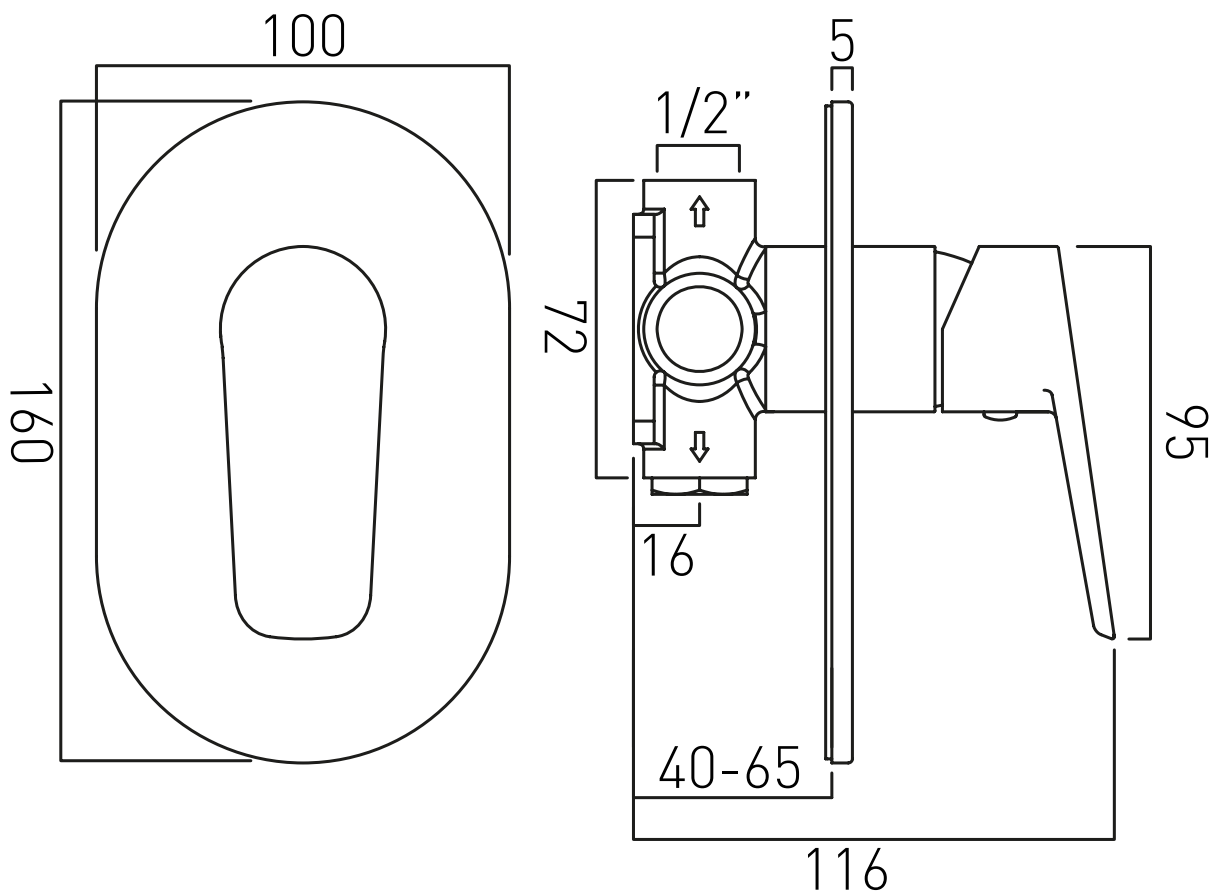

TECHNICAL DRAWING

COLLECTION: MANUAL VALVES
PRODUCT CODE: PH0-145A-C/P

tel: 01934 744466
email: sales@vado.com
www.vado.com

where inspiration flows
taps | showering | accessories