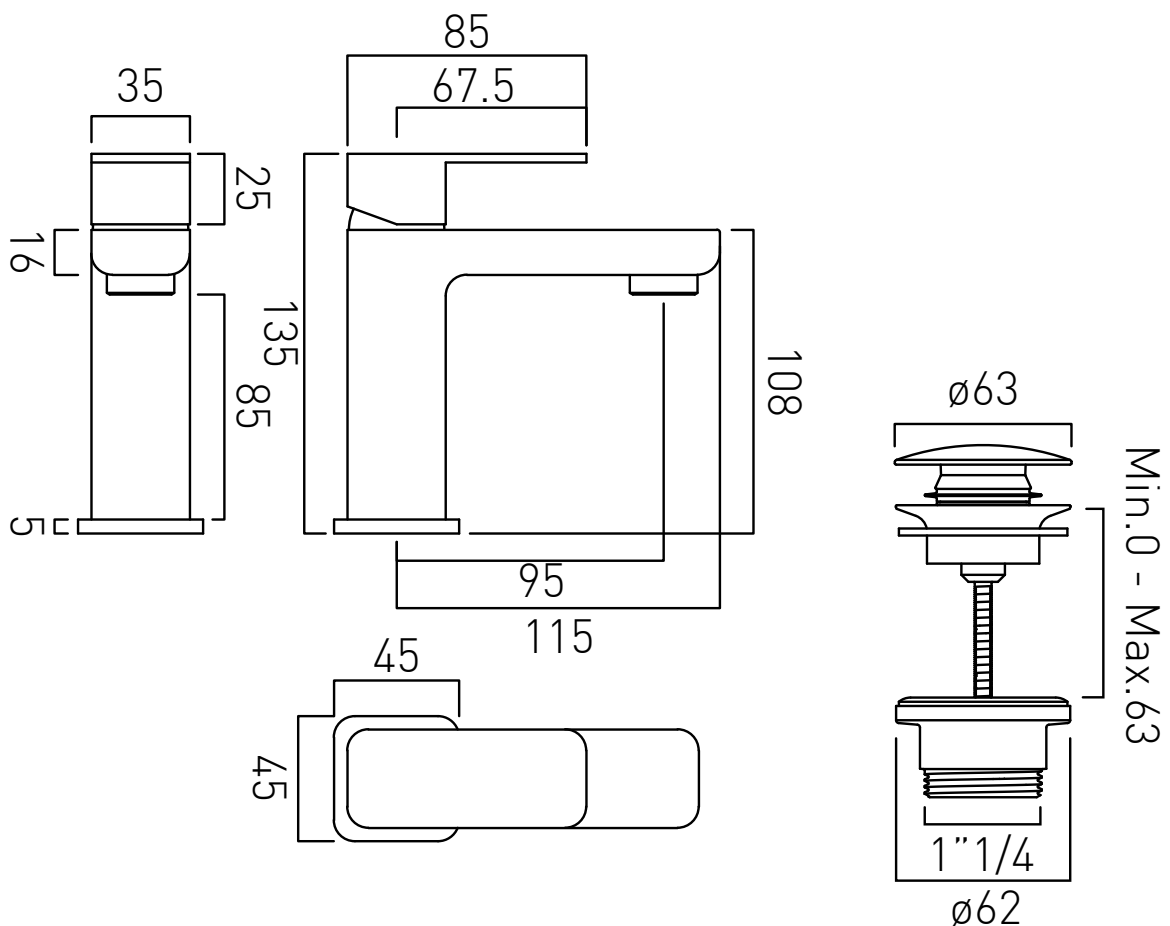

TECHNICAL DRAWING

COLLECTION: PHASE

PRODUCT CODE: PHA-200M/CC-C/P

tel: 01934 744466
email: sales@vado.com
www.vado.com

where inspiration flows
taps | showering | accessories

VADO