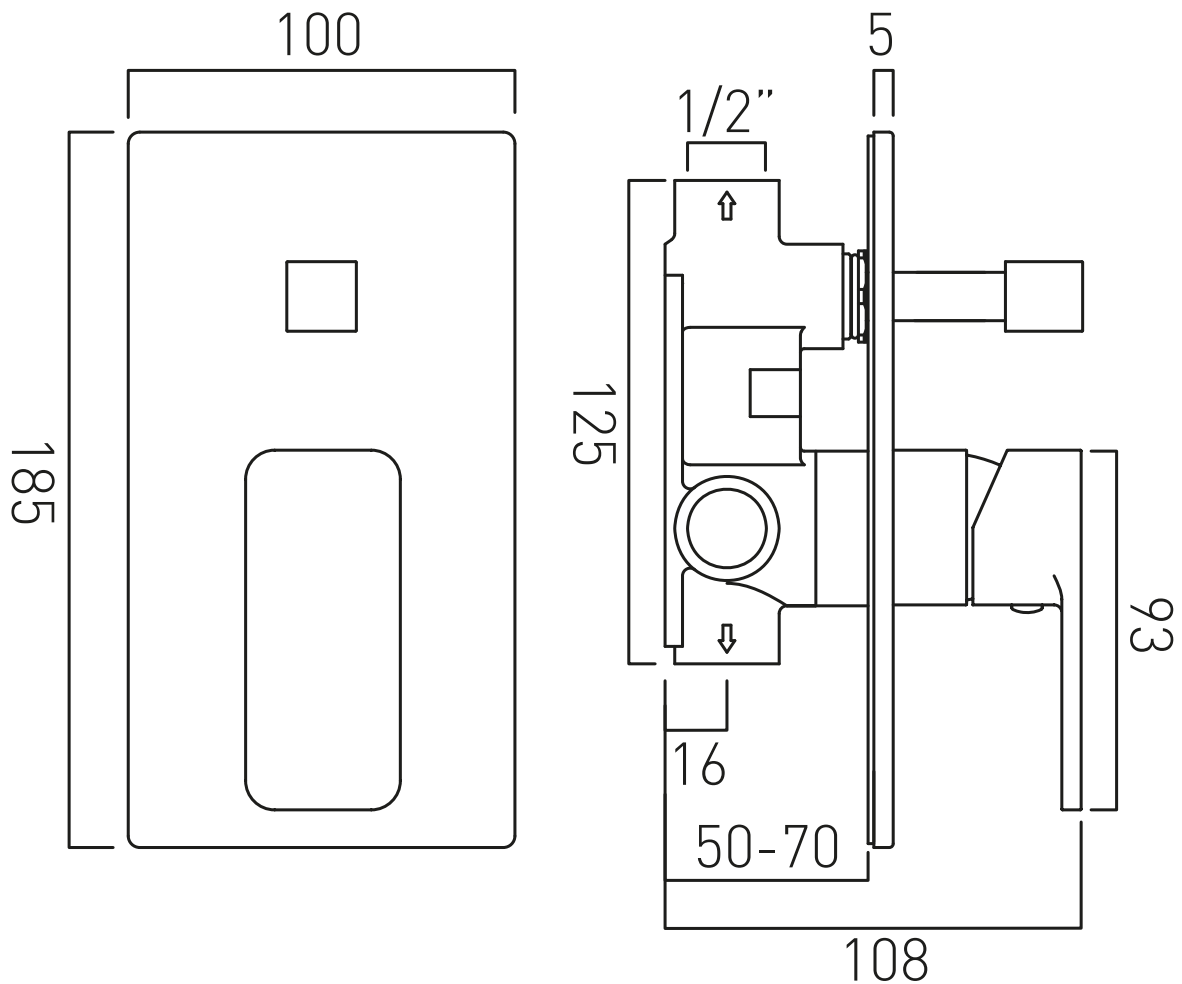

TECHNICAL DRAWING

COLLECTION: MANUAL VALVES
PRODUCT CODE: PHA-147A-C/P

tel: 01934 744466
email: sales@vado.com
www.vado.com

where inspiration flows
taps | showering | accessories