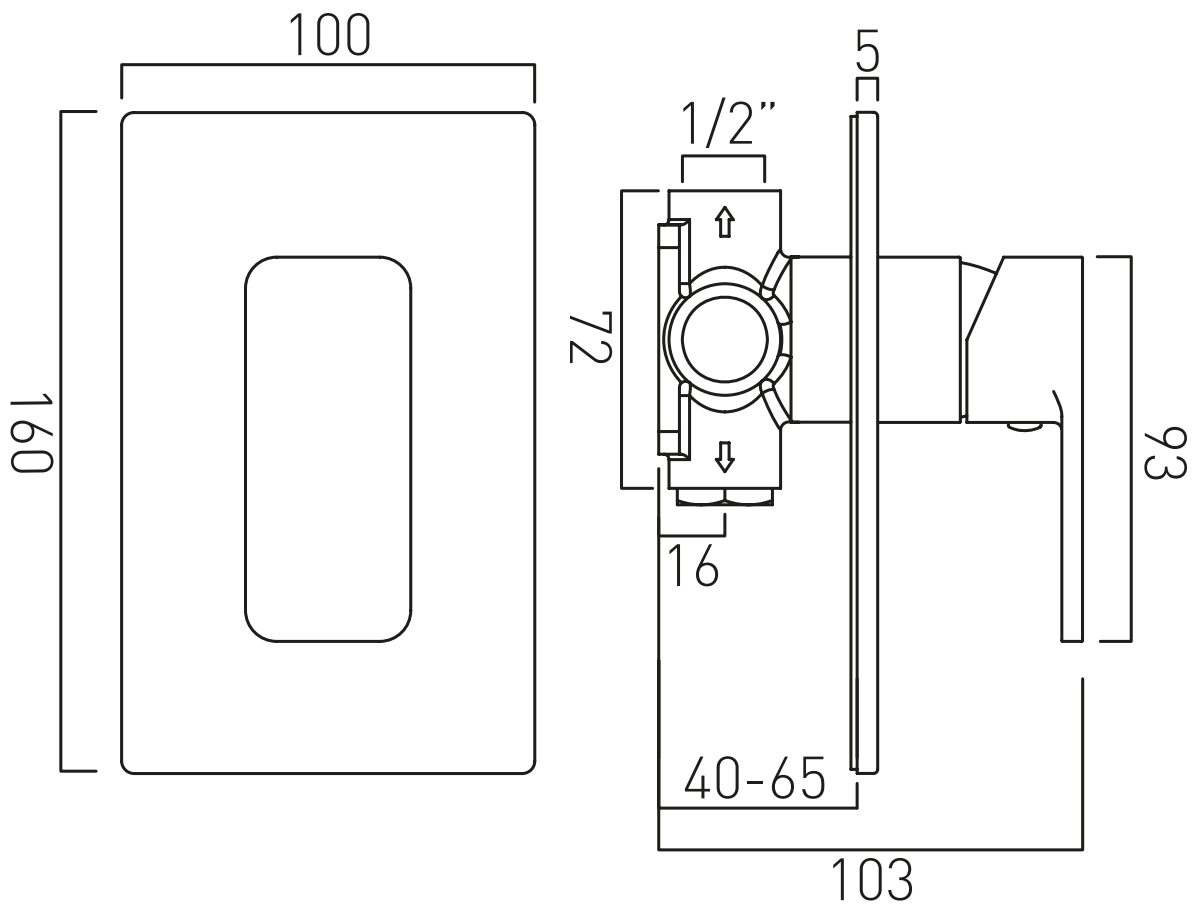

TECHNICAL DRAWING

COLLECTION: MANUAL VALVES
PRODUCT CODE: PHA-145A-C/P

tel: 01934 744466
email: sales@vado.com
www.vado.com

where inspiration flows
taps | showering | accessories