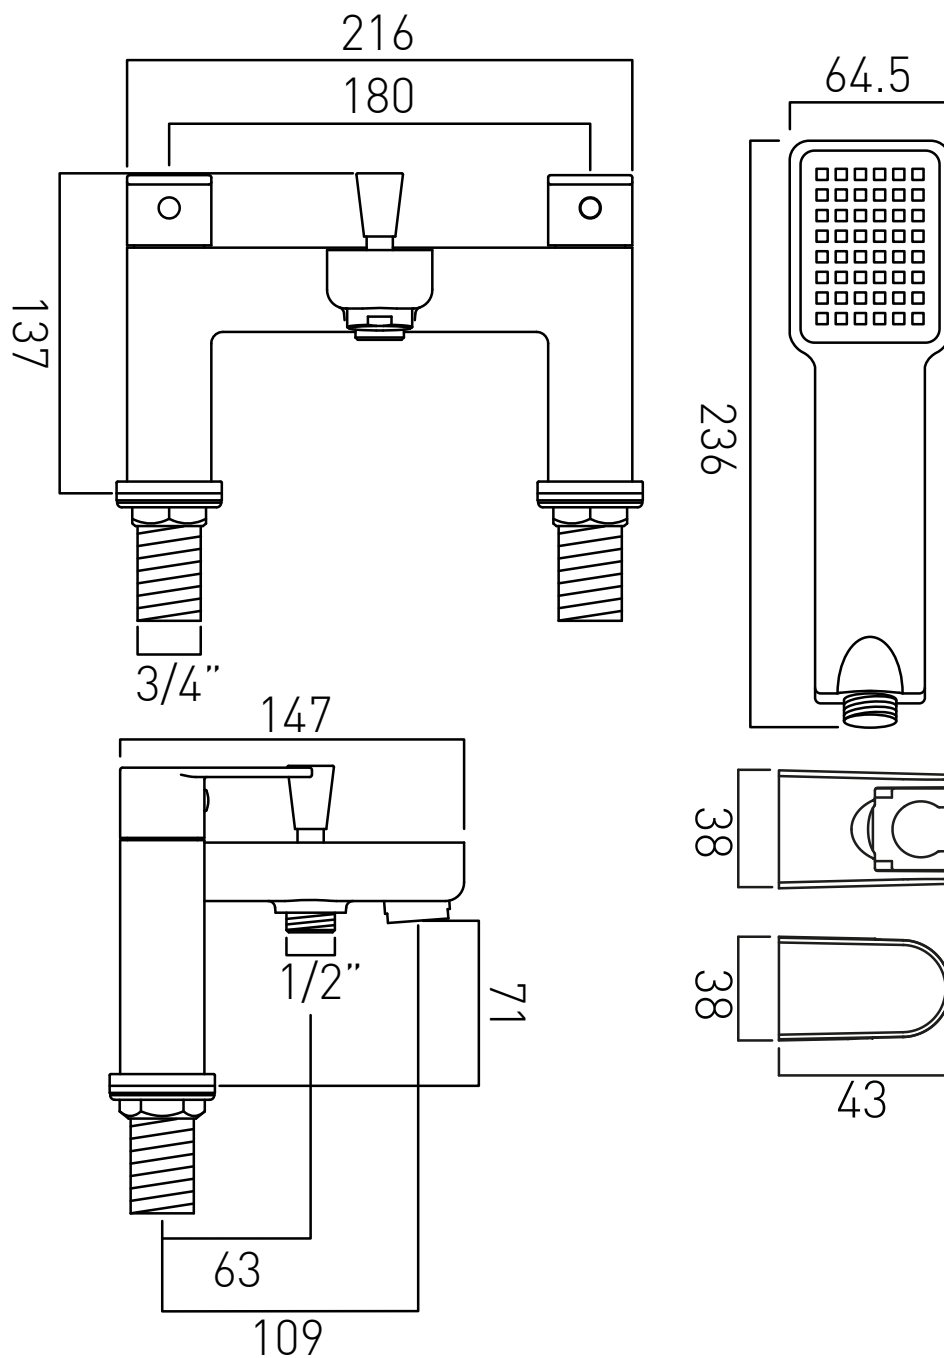

TECHNICAL DRAWING

COLLECTION: PHASE

PRODUCT CODE: PHA-130+K-C/P

tel: 01934 744466
email: sales@vado.com
www.vado.com

where inspiration flows
taps | showering | accessories