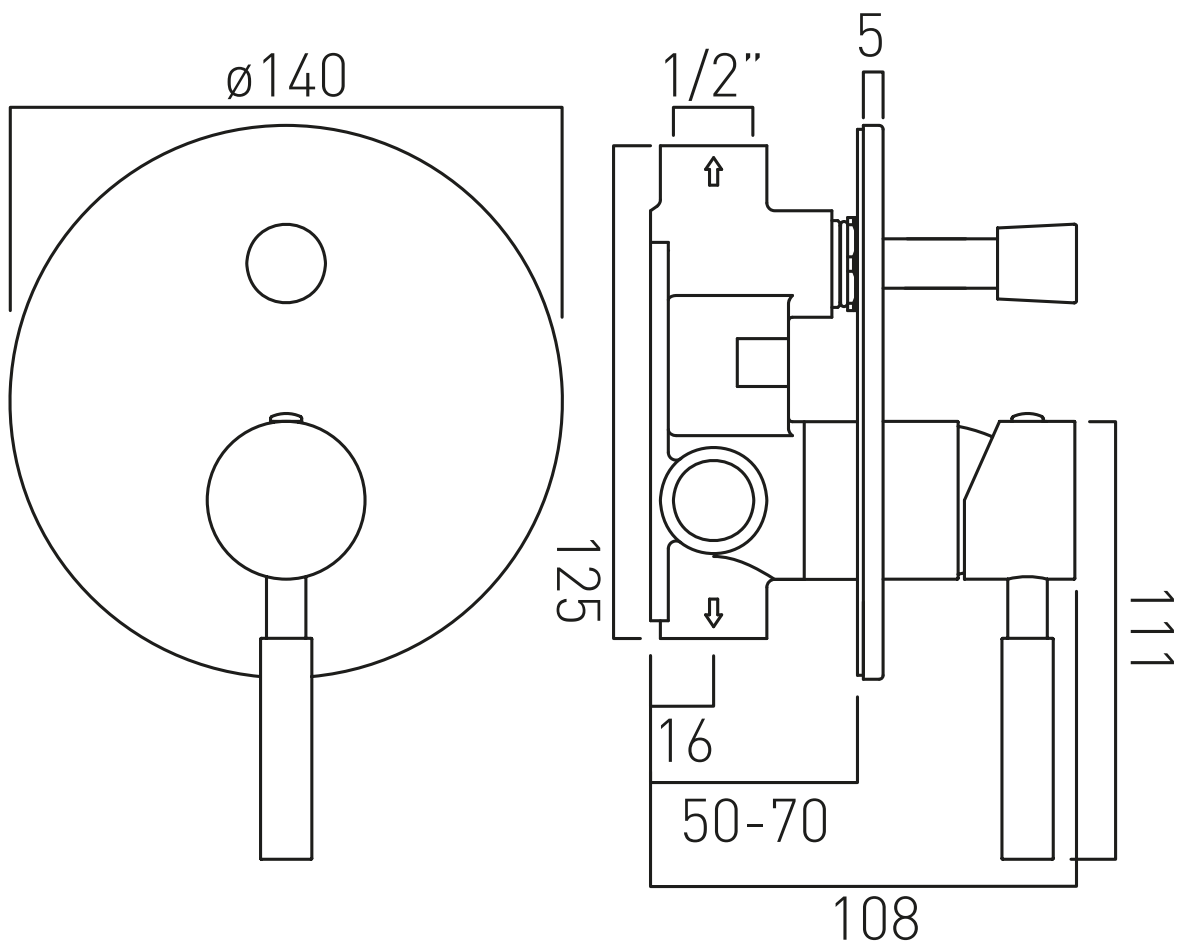

TECHNICAL DRAWING

COLLECTION: MANUAL VALVES
PRODUCT CODE: ORI-147A-C/P

tel: 01934 744466
email: sales@vado.com
www.vado.com

where inspiration flows
taps | showering | accessories

VADO