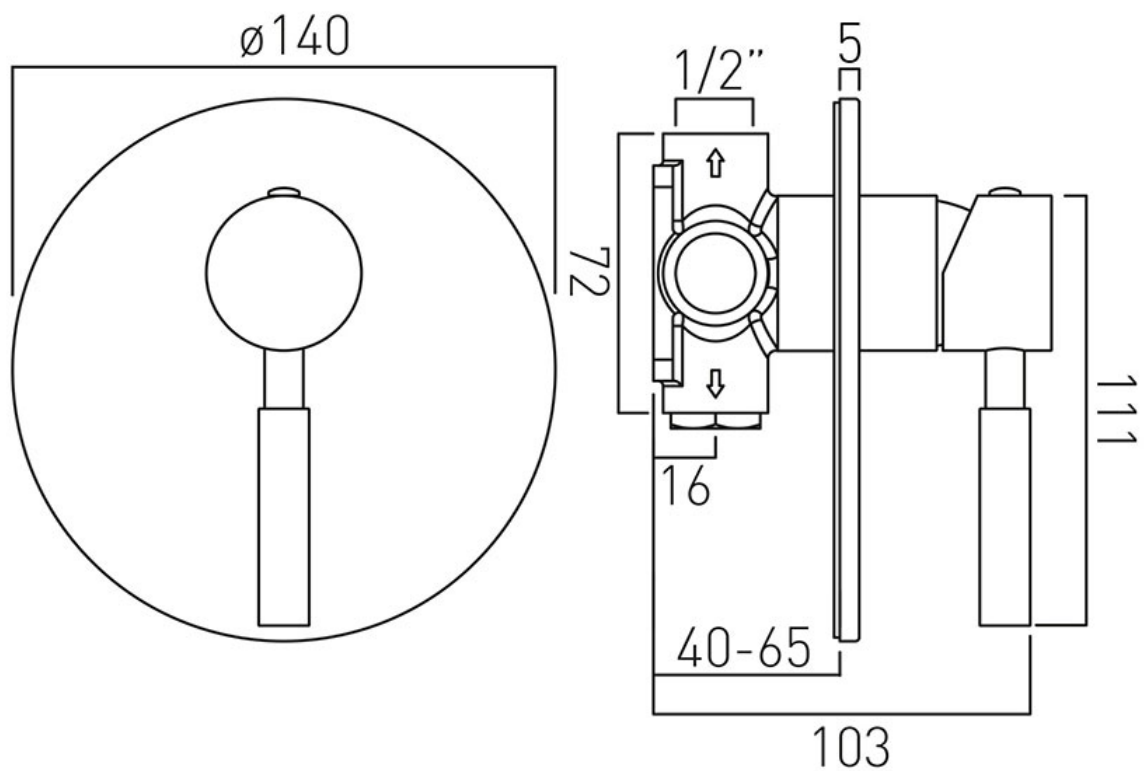

TECHNICAL DRAWING

COLLECTION: ORIGINS

PRODUCT CODE: ORI-145A-C/P

tel: 01934 744466
email: sales@vado.com
www.vado.com

where inspiration flows
taps | showering | accessories