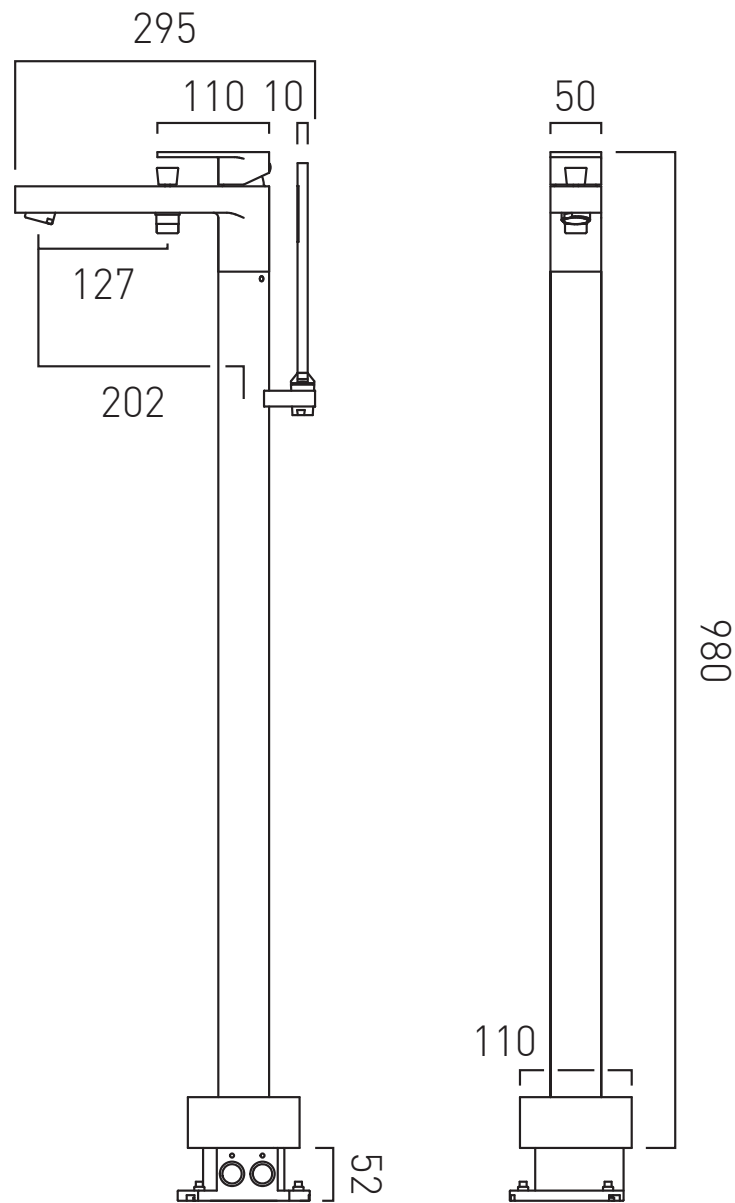

TECHNICAL DRAWING

COLLECTION: LIFE

PRODUCT CODE: LIF-233-CP

tel: 01934 744466
email: sales@vado.com
www.vado.com

where inspiration flows
taps | showering | accessories