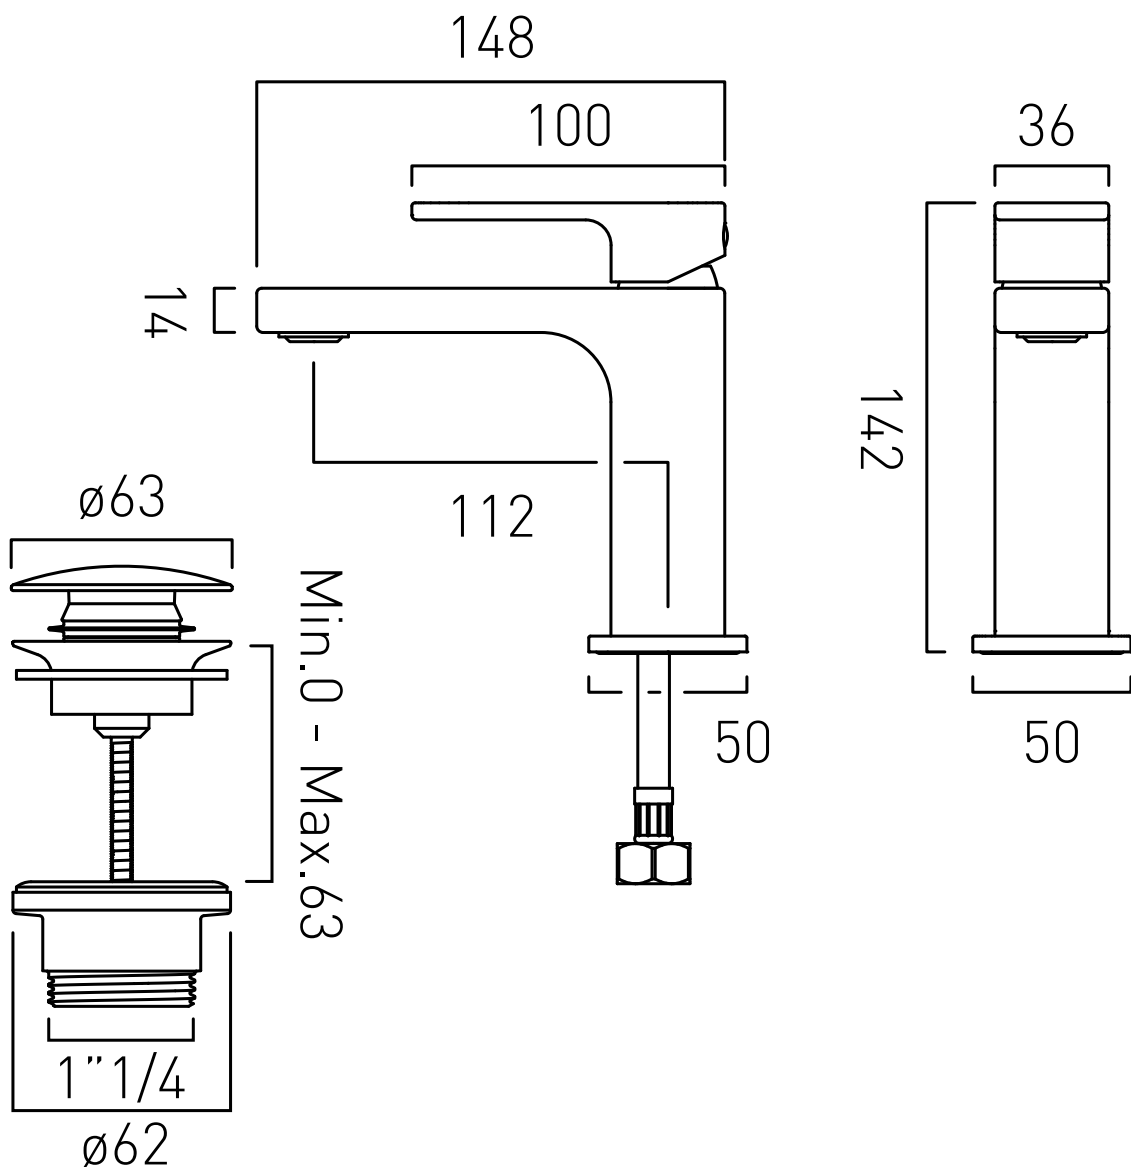

TECHNICAL DRAWING

COLLECTION: LIFE

PRODUCT CODE: LIF-200/CC-CP

tel: 01934 744466
email: sales@vado.com
www.vado.com

where inspiration flows
taps | showering | accessories

VADO