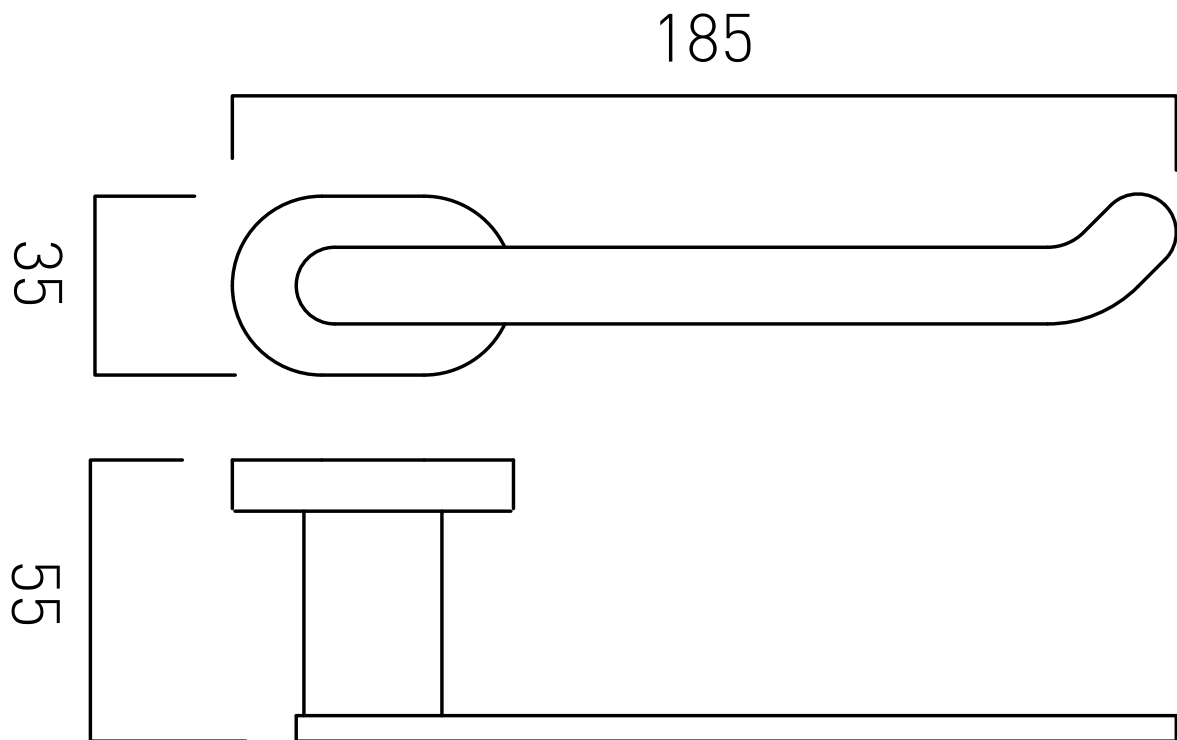

TECHNICAL DRAWING

COLLECTION: LIFE

PRODUCT CODE: LIF-180-C/P

tel: 01934 744466
email: sales@vado.com
www.vado.com

where inspiration flows
taps | showering | accessories