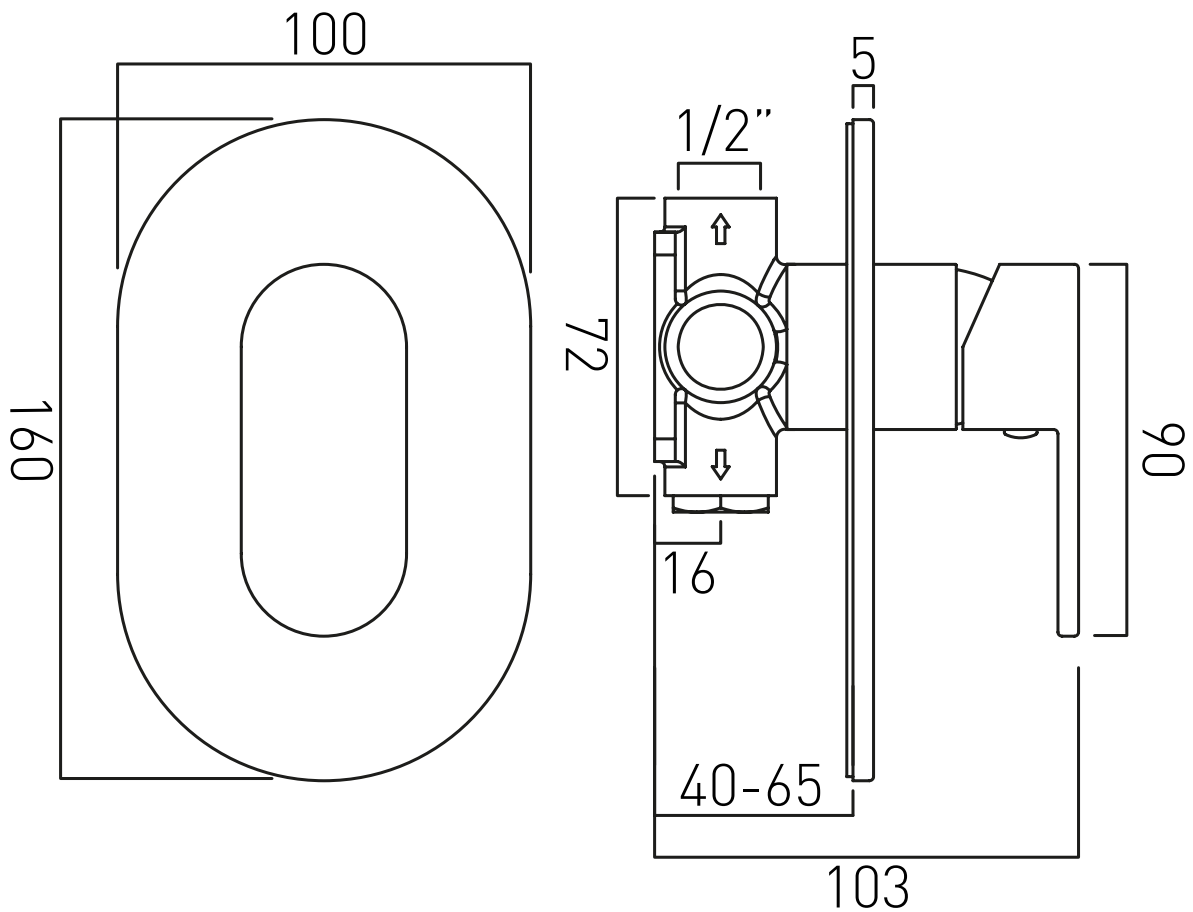

# TECHNICAL DRAWING

**COLLECTION:** MANUAL VALVES  
**PRODUCT CODE:** LIF-145A-C/P

tel: 01934 744466  
email: sales@vado.com  
www.vado.com

**where inspiration flows**  
taps | showering | accessories