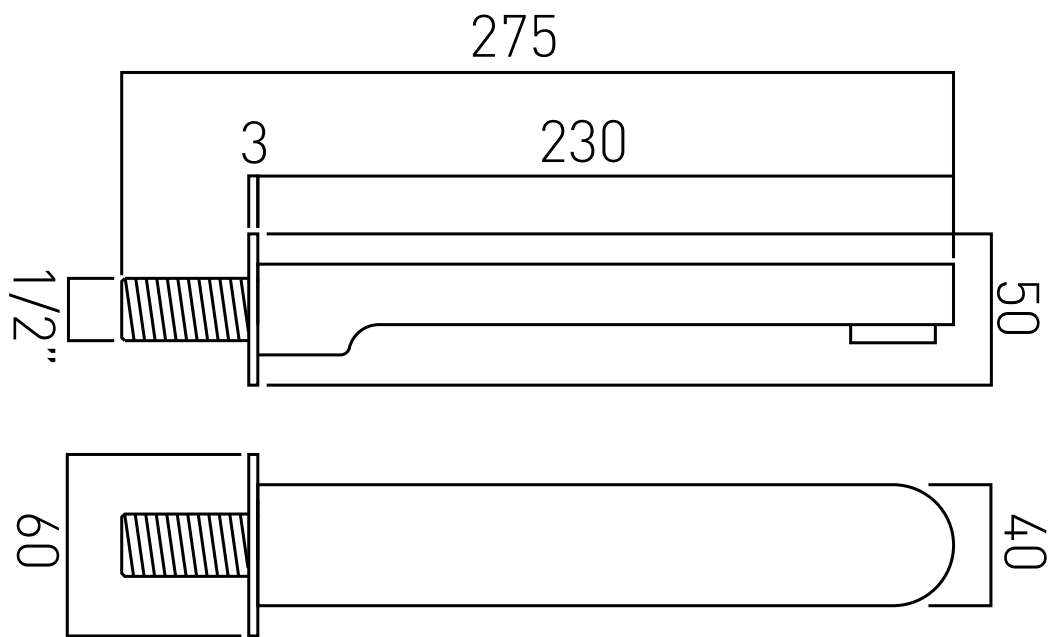

TECHNICAL DRAWING

COLLECTION: LIFE

PRODUCT CODE: LIF-140-C/P

tel: 01934 744466
email: sales@vado.com
www.vado.com

where inspiration flows
taps | showering | accessories