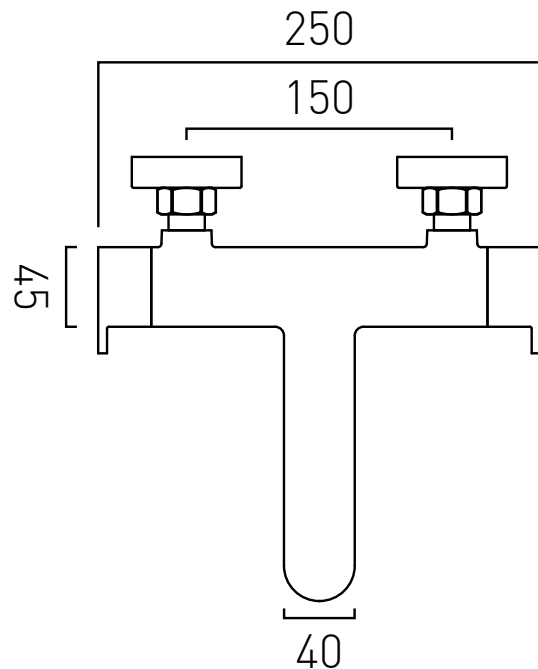

TECHNICAL DRAWING

COLLECTION: LIFE

PRODUCT CODE: LIF-123T-CP

tel: 01934 744466
email: sales@vado.com
www.vado.com

where inspiration flows
taps | showering | accessories