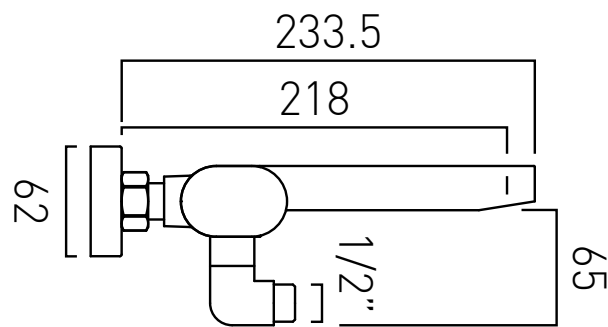

TECHNICAL DRAWING

COLLECTION: LIFE

PRODUCT CODE: LIF-123T-CP

tel: 01934 744466
email: sales@vado.com
www.vado.com

where inspiration flows
taps | showering | accessories