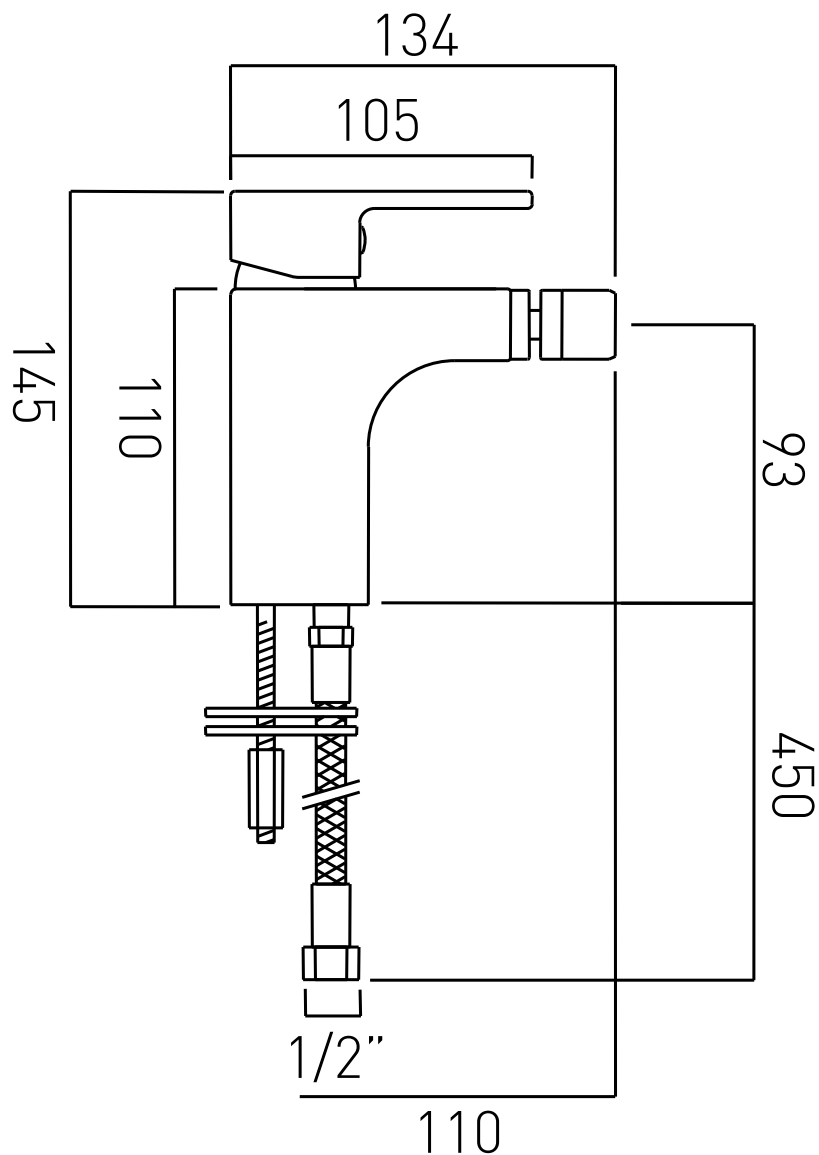

TECHNICAL DRAWING

COLLECTION: LIFE

PRODUCT CODE: LIF-110/SB-C/P

tel: 01934 744466
email: sales@vado.com
www.vado.com

where inspiration flows
taps | showering | accessories