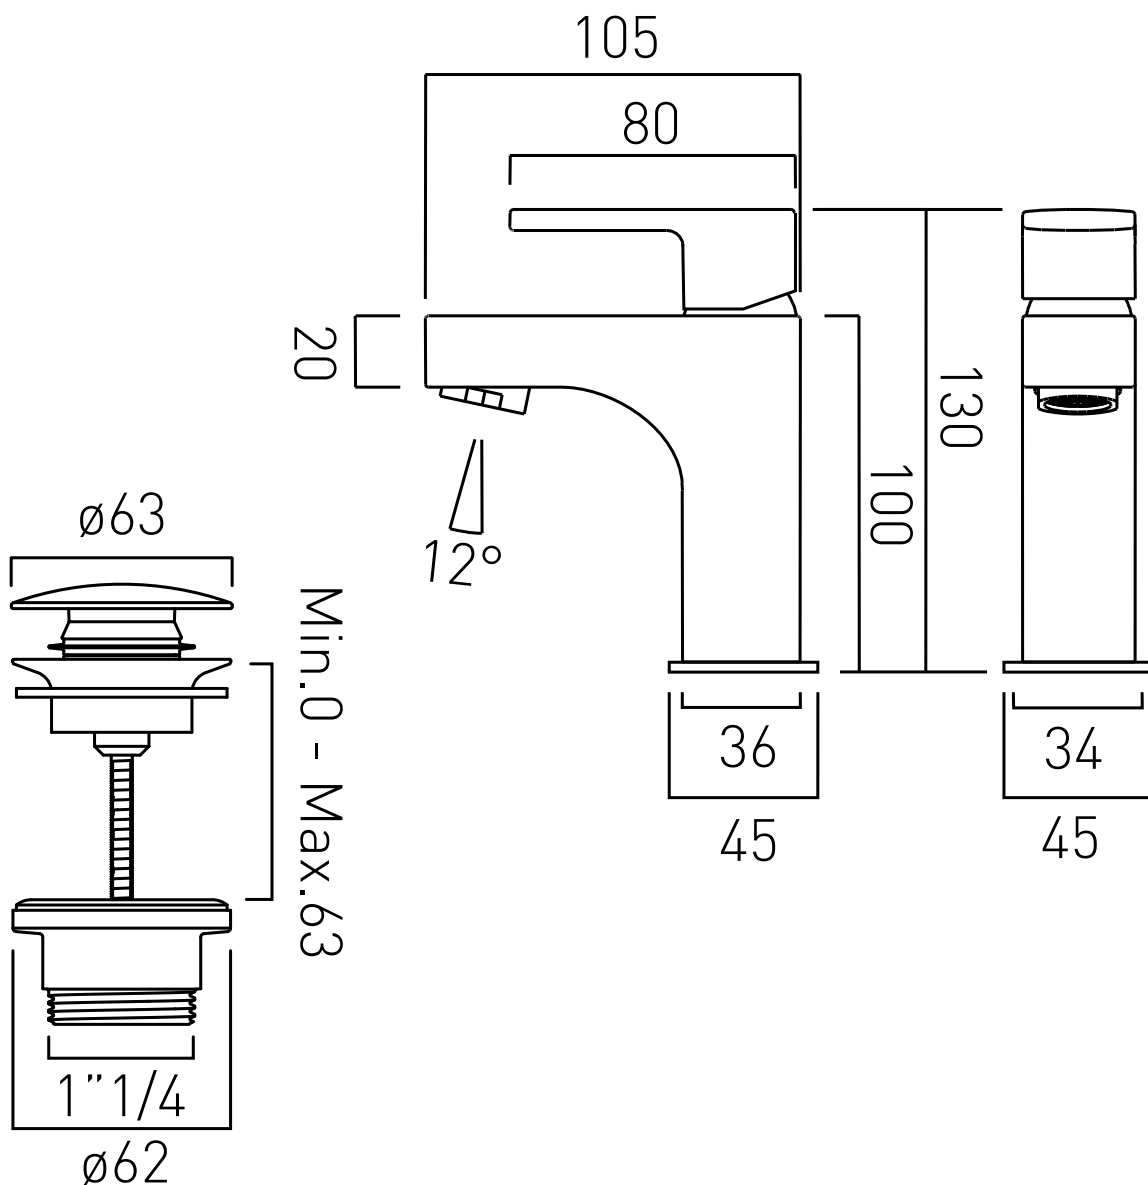

TECHNICAL DRAWING

COLLECTION: LIFE

PRODUCT CODE: LIF-100M/CC-C/P

tel: 01934 744466
email: sales@vado.com
www.vado.com

where inspiration flows
taps | showering | accessories