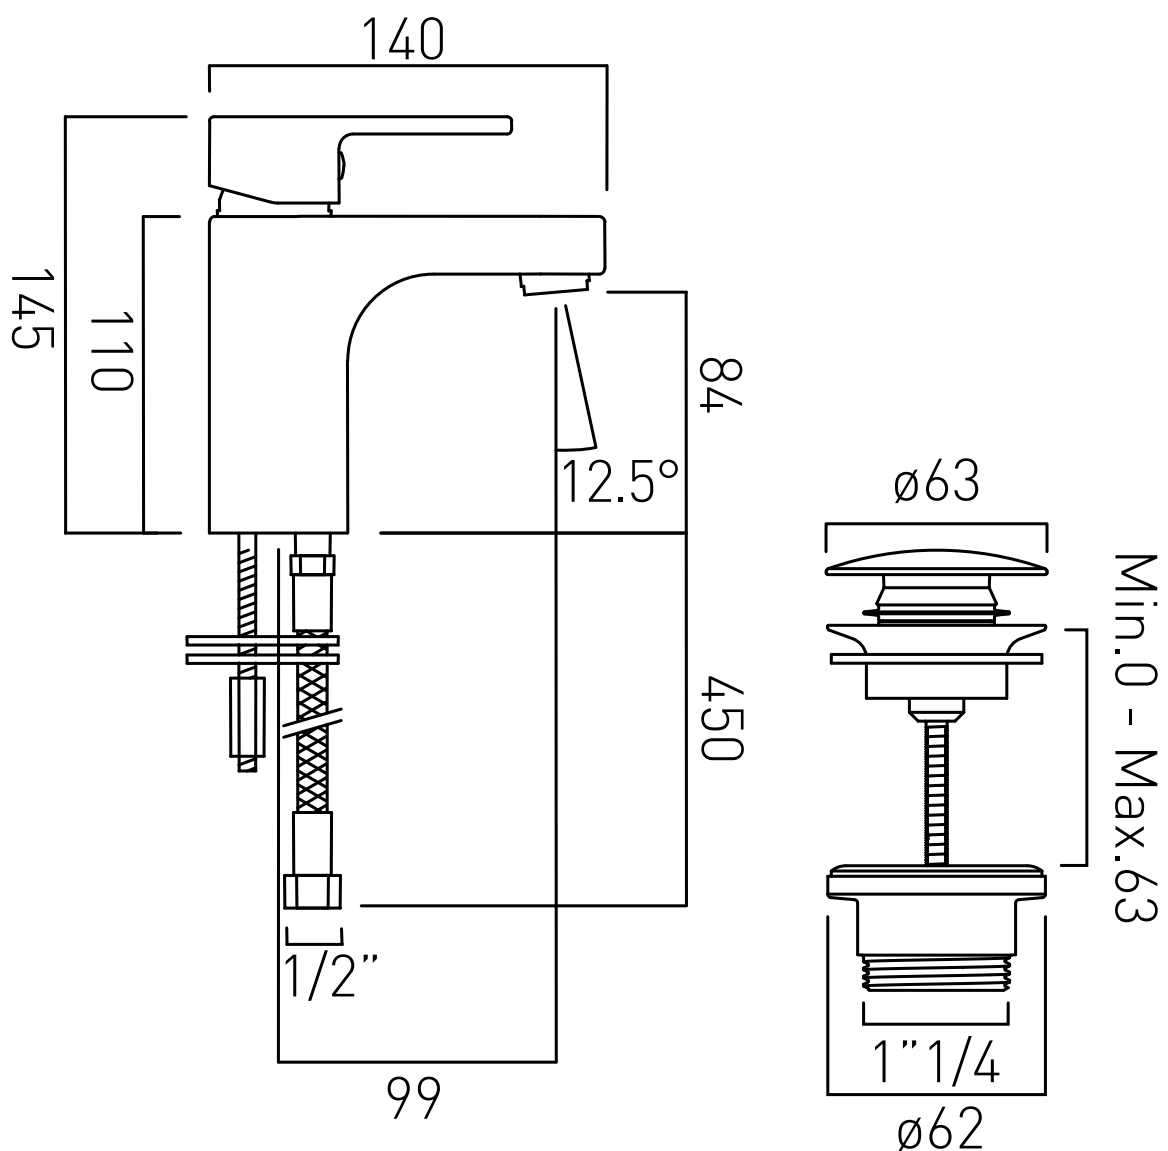

TECHNICAL DRAWING

COLLECTION: LIFE

PRODUCT CODE: LIF-100/CC-C/P

tel: 01934 744466
email: sales@vado.com
www.vado.com

where inspiration flows
taps | showering | accessories

VADO