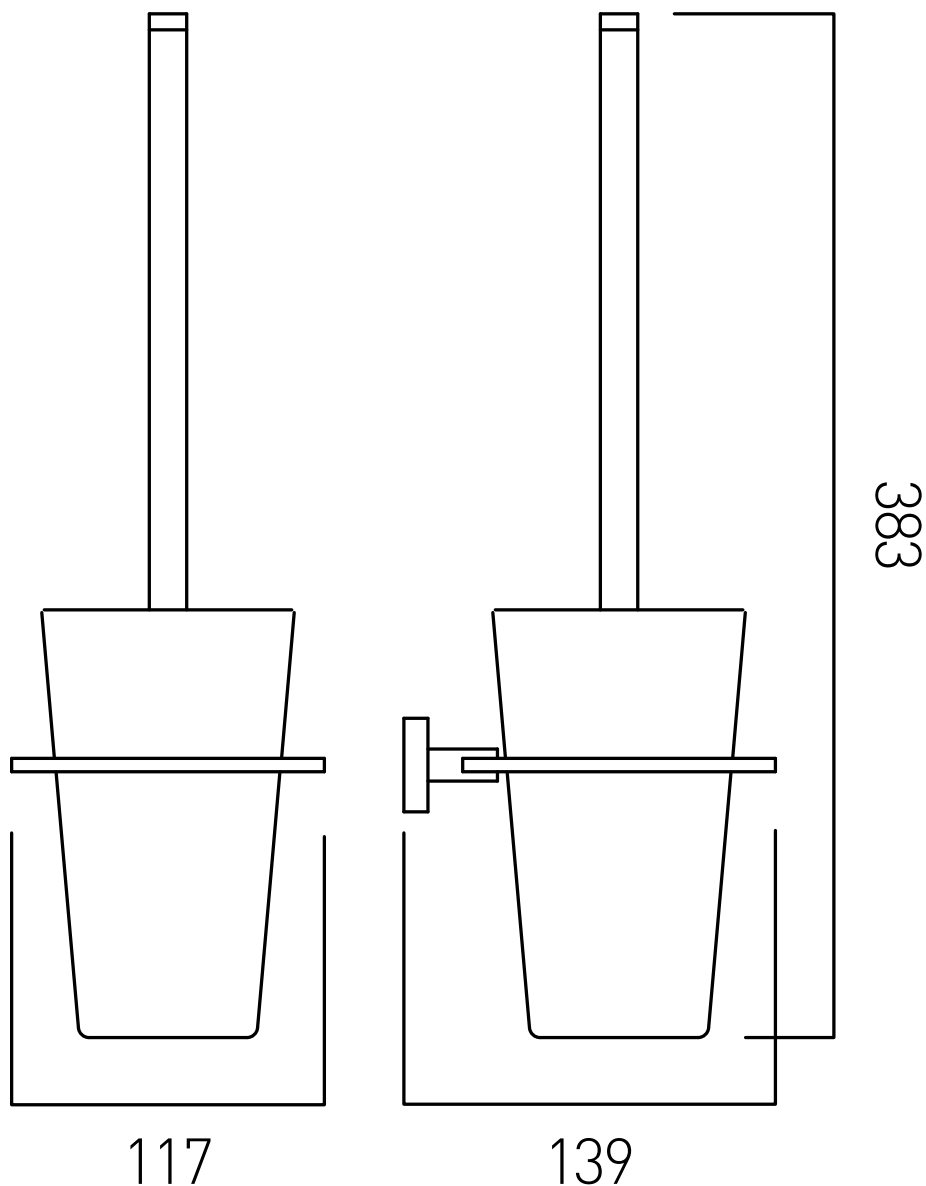

TECHNICAL DRAWING

COLLECTION: LEVEL

PRODUCT CODE: LEV-188-C/P

tel: 01934 744466
email: sales@vado.com
www.vado.com

where inspiration flows
taps | showering | accessories