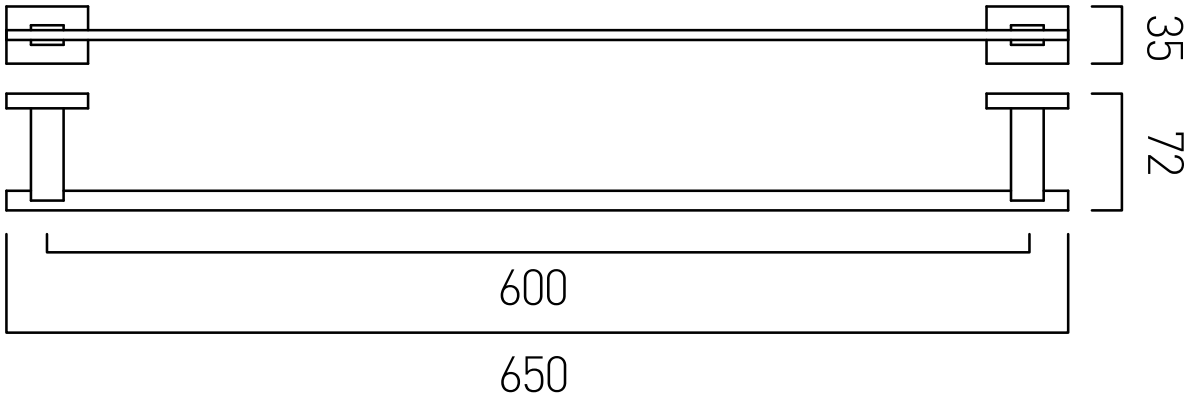

TECHNICAL DRAWING

COLLECTION: LEVEL

PRODUCT CODE: LEV-184-C/P

tel: 01934 744466
email: sales@vado.com
www.vado.com

where inspiration flows
taps | showering | accessories