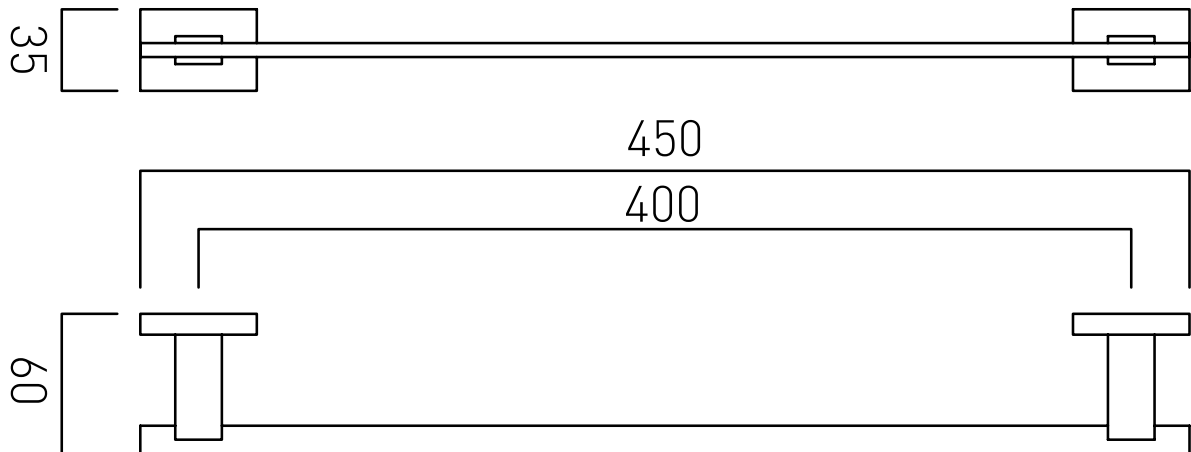

TECHNICAL DRAWING

COLLECTION: LEVEL

PRODUCT CODE: LEV-184-45-C/P

tel: 01934 744466
email: sales@vado.com
www.vado.com

where inspiration flows
taps | showering | accessories