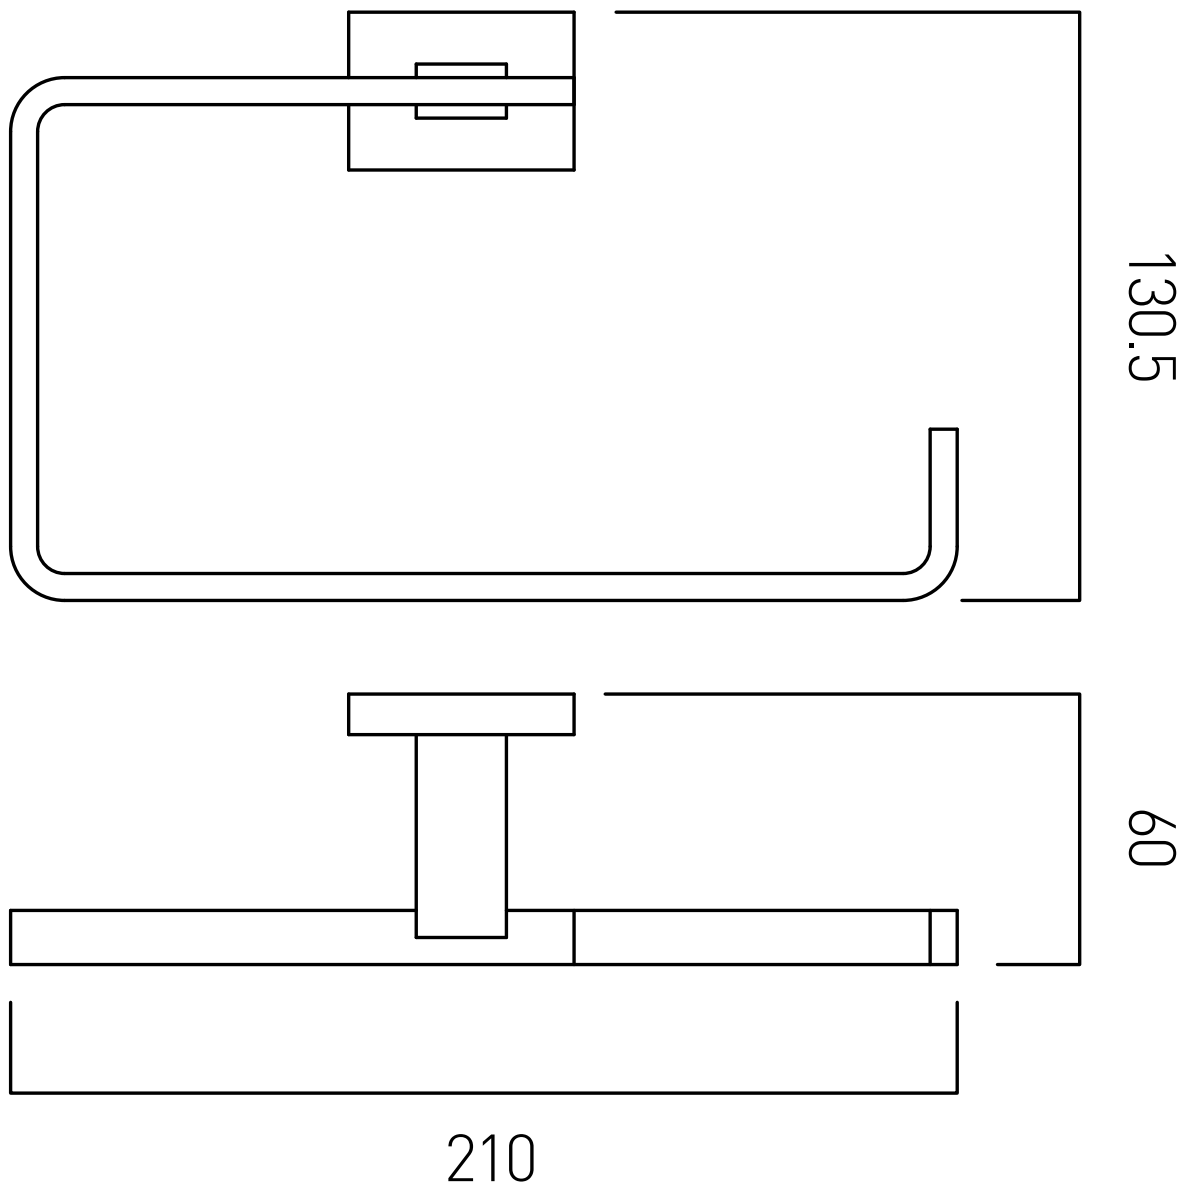

TECHNICAL DRAWING

COLLECTION: LEVEL

PRODUCT CODE: LEV-181-C/P

tel: 01934 744466
email: sales@vado.com
www.vado.com

where inspiration flows
taps | showering | accessories

VADO