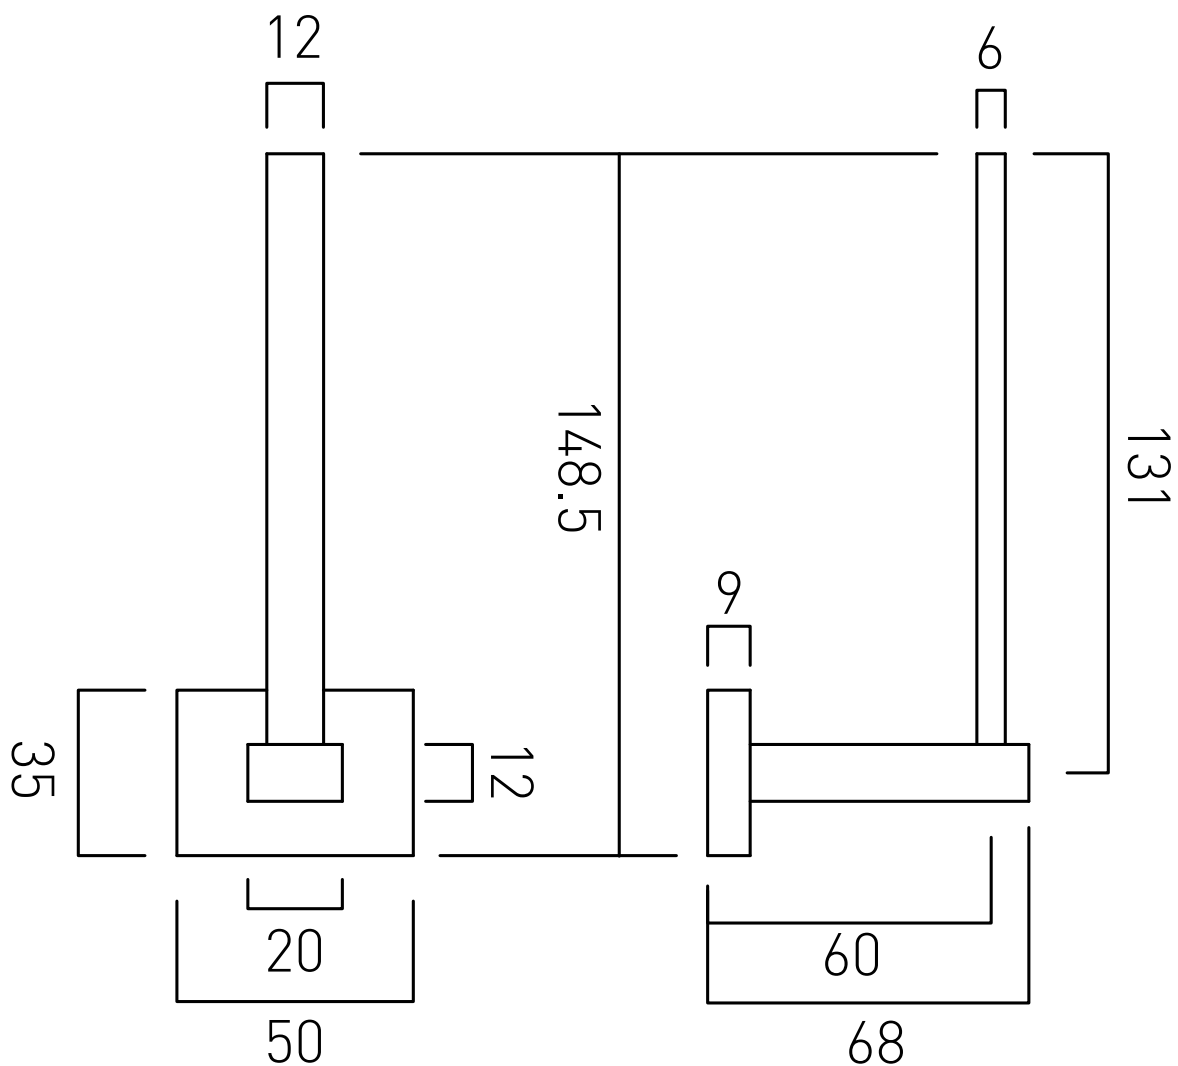

TECHNICAL DRAWING

COLLECTION: LEVEL

PRODUCT CODE: LEV-180S-C/P

tel: 01934 744466
email: sales@vado.com
www.vado.com

where inspiration flows
taps | showering | accessories