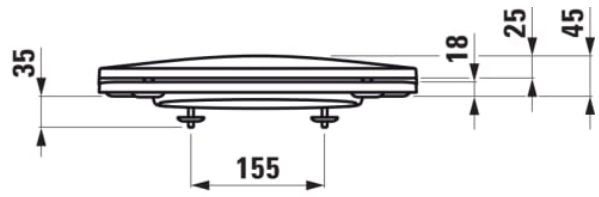

LAUFEN PRO

WC seat and cover, removable, with lowering system, Chrom hinges

DIMENSIONS

Length	445 mm
Width	370 mm
Height	55 mm

COLOUR AND FINISH

000 White

OPTIONS

000 - standard option

SPECIFICATION TEXT

WC seat and cover slim LAUFEN PRO, Duroplast hollow space fixation, removable, automatic lowering system matching floorstanding WC pan, order no. 82295.2, 82295.6, 82495.5, 82595.1, 82595.2, 82595.8, 82596.2, 82596.4, wallhung WC pan, order no. 82095.6, 82095.9, 82096.0, 82096.4, 82096.5, 82096.6, 82196.2 and wallhung separation toilet Seat, order no. 82066.2 Order no. 89896.6

Material : Others

Quick release

Shape : Round

S
o
ft
cl
o
s
e
s
y
st
e
m

TECHNICAL DRAWINGS

COMPATIBLE WITH

Wall-hung WC
'rimless/compact',
washdown, without flushing
rim

H820965...0001