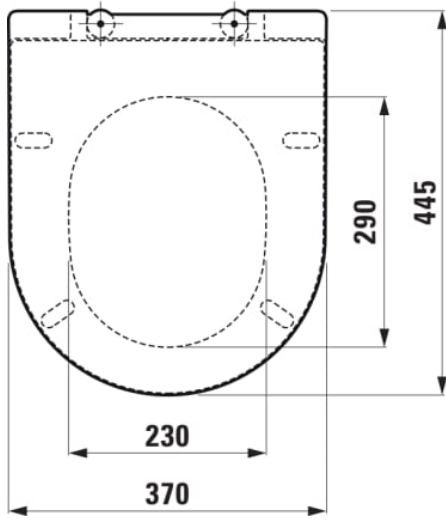

LAUFEN PRO

WC seat and cover, removable, with lowering system, Chrom hinges

DIMENSIONS

Length	445 mm
Width	370 mm
Height	55 mm

COLOUR AND FINISH

000 White

OPTIONS

000 - standard option

SPECIFICATION TEXT

WC seat and cover slim LAUFEN PRO, Duroplast hollow space fixation, removable, automatic lowering system matching floorstanding WC pan, order no. 82295.2, 82295.6, 82495.5, 82595.1, 82595.2, 82595.8, 82596.2, 82596.4, wallhung WC pan, order no. 82095.6, 82095.9, 82096.0, 82096.4, 82096.5, 82096.6, 82196.2 and wallhung separation toilet Seat, order no. 82066.2 Order no. 89896.6

Material : Others

Quick release

Shape : Round

S
o
ft
cl
o
s
e
s
y
st
e
m

TECHNICAL DRAWINGS

COMPATIBLE WITH

Wall-hung WC
'rimless/compact',
washdown, without flushing
rim

H820965...0001