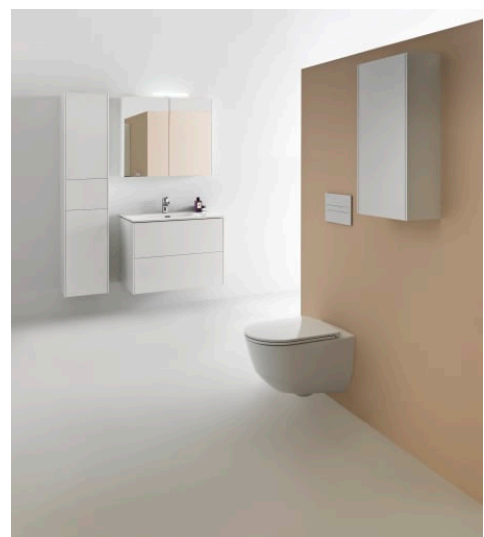

H820960...0001

Wall-hung WC, washout,
with flushing rim

H820951...0001

Wall-hung WC 'comfort',
washdown, without flushing
rim, 5 cm raised height

H821962...0001

Floorstanding WC,
washdown, with flushing
rim, outlet
horizontal/vertical

Floorstanding WC, close-coupled, washdown, with flushing rim, outlet horizontal/vertical

H824958...0001

Floorstanding WC 'comfort', close-coupled, washdown, with flushing rim, outlet horizontal/vertical

H824955...0001

Floorstanding WC 'comfort', close-coupled, washdown, with flushing rim, outlet horizontal/vertical

H824955...2311

Wall-hung WC 'liberty', washdown, rimless, barrier-free

H821954...0001

LAUFEN PRO

LAUFEN pro is a comprehensive bathroom range, which offers the ideal solution for every spatial situation and requirement and also reflects the building values of the current generation. Industrial design is the modern answer to the once revolutionary idea that everyone has a right to enjoy beautiful forms. Good design is now no longer a right reserved for the most affluent customers. Modern methods of industrial production and designers such as Peter Wirz of Vetica, who put optimum manufacturing feasibility at the forefront of their creative processes, make such sanitary ware ranges as LAUFEN pro possible. This does not just benefit the designer, more importantly, it also benefits the customer.