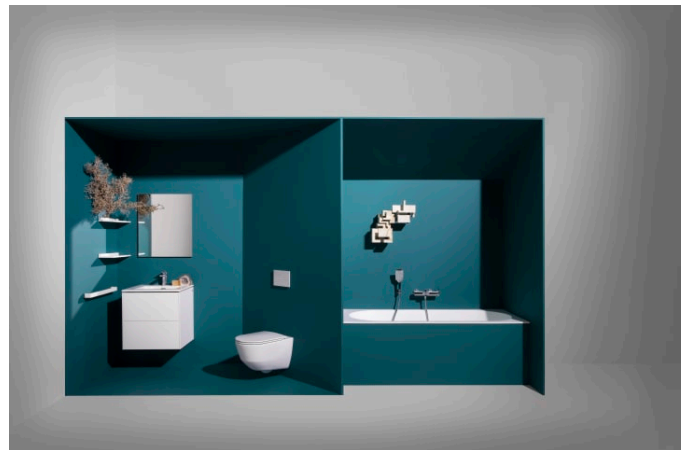

**H824955...2311**

Floorstanding WC, washdown, rimless, outlet horizontal or vertical

**H823081...0001**

Wall-hung WC 'liberty', washdown, rimless, barrier-free

**H821954...0001**

## LAUFEN PRO

LAUFEN pro is a comprehensive bathroom range, which offers the ideal solution for every spatial situation and requirement and also reflects the building values of the current generation. Industrial design is the modern answer to the once revolutionary idea that everyone has a right to enjoy beautiful forms. Good design is now no longer a right reserved for the most affluent customers. Modern methods of industrial production and designers such as Peter Wirz of Vetica, who put optimum manufacturing feasibility at the forefront of their creative processes, make such sanitary ware ranges as LAUFEN pro possible. This does not just benefit the designer, more importantly, it also benefits the customer.