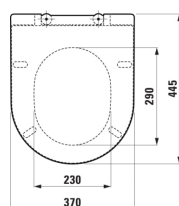

TECHNICAL DRAWINGS