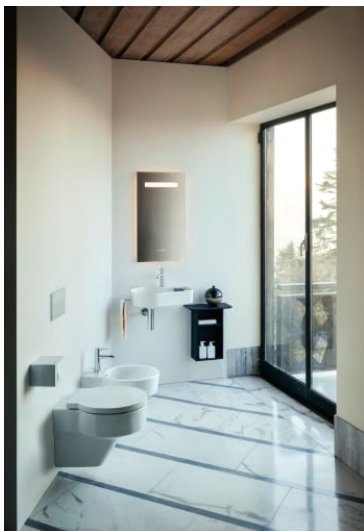

VAL

WC seat and cover, removable

DIMENSIONS

Length 450 mm  
 Width 395 mm  
 Height 50 mm

COLOUR AND FINISH

000 White

OPTIONS

000 - standard option

## COMPATIBLE WITH

Wall-hung WC 'rimless',  
washdown, without flushing  
rim

**H820281...0001**

Floorstanding WC, close-  
coupled, washdown,  
rimless, outlet horizontal or  
vertical

**H824281...0001**

Floorstanding WC, close-  
coupled, washdown,  
rimless, outlet horizontal or  
vertical

**H824281...2311**

## VAL

The extraordinary design potential of LAUFEN's revolutionary SaphirKeramik reveals itself in the bathroom collection Val, designed for the Swiss bathroom specialist by star designer Konstantin Grcic from Munich. Simple architectural lines, extremely narrow edges and fine surface structures make the washbasins of this collection globally unique. The Val range includes washbasins, washbasin bowls, trays, bathtubs and new bathroom furniture from the Space collection.