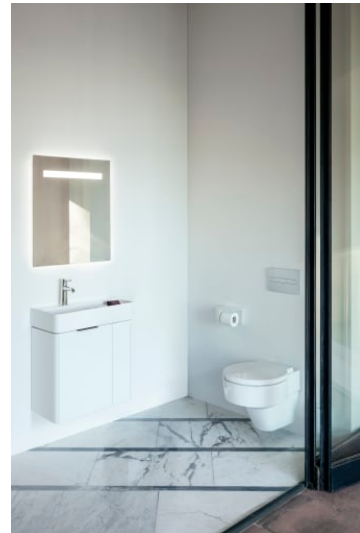

VAL

WC seat and cover, removable

DIMENSIONS

Length 450 mm  
 Width 395 mm  
 Height 50 mm

COLOUR AND FINISH

000 White

OPTIONS

000 - standard option

SPECIFICATION TEXT

removable with automatic lowering system

Net weight (kg) : 2.25

Quick release

Shape : Round

S  
o  
ft  
cl  
o  
s  
e  
s  
y  
st  
e  
m

TECHNICAL DRAWINGS

## COMPATIBLE WITH

Wall-hung WC 'rimless',  
washdown, without flushing  
rim

**H820281...0001**

Floorstanding WC, close-  
coupled, washdown,  
rimless, outlet horizontal or  
vertical

**H824281...0001**

## VAL

The extraordinary design potential of LAUFEN's revolutionary SaphirKeramik reveals itself in the bathroom collection Val, designed for the Swiss bathroom specialist by star designer Konstantin Grcic from Munich. Simple architectural lines, extremely narrow edges and fine surface structures make the washbasins of this collection globally unique. The Val range includes washbasins, washbasin bowls, trays, bathtubs and new bathroom furniture from the Space collection.