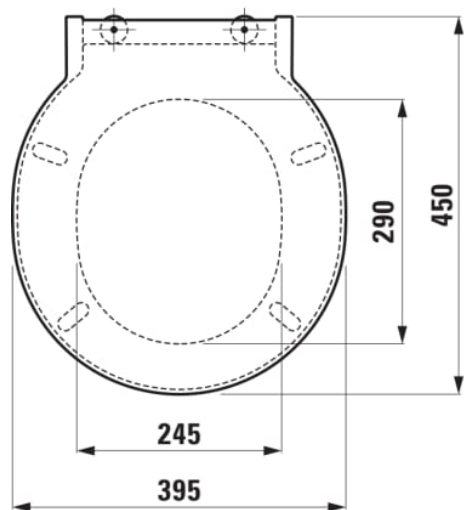

VAL

WC seat and cover, removable

DIMENSIONS

Length 450 mm  
 Width 395 mm  
 Height 50 mm

COLOUR AND FINISH

000 White

OPTIONS

000 - standard option

SPECIFICATION TEXT

removable with automatic lowering system

Net weight (kg) : 2.25

Quick release

Shape : Round

S  
o  
ft  
cl  
o  
s  
e  
s  
y  
st  
e  
m

TECHNICAL DRAWINGS

## COMPATIBLE WITH

Wall-hung WC 'rimless',  
washdown, without flushing  
rim

**H820281...0001**

Floorstanding WC, close-  
coupled, washdown,  
rimless, outlet horizontal or  
vertical

**H824281...0001**