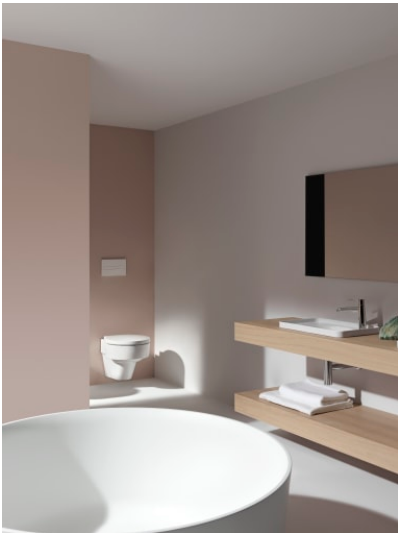

VAL

WC seat and cover, removable

DIMENSIONS

Length 450 mm  
 Width 395 mm  
 Height 50 mm

COLOUR AND FINISH

000 White

OPTIONS

000 - standard option

SPECIFICATION TEXT

removable with automatic lowering system

Net weight (kg) : 2.25

Quick release

Shape : Round

S  
o  
ft  
cl  
o  
s  
e  
s  
y  
st  
e  
m

TECHNICAL DRAWINGS

## COMPATIBLE WITH

Wall-hung WC 'rimless',  
washdown, without flushing  
rim

**H820281...0001**

Floorstanding WC, close-  
coupled, washdown,  
rimless, outlet horizontal or  
vertical

**H824281...0001**

## VAL

The extraordinary design potential of LAUFEN's revolutionary SaphirKeramik reveals itself in the bathroom collection Val, designed for the Swiss bathroom specialist by star designer Konstantin Grcic from Munich. Simple architectural lines, extremely narrow edges and fine surface structures make the washbasins of this collection globally unique. The Val range includes washbasins, washbasin bowls, trays, bathtubs and new bathroom furniture from the Space collection.