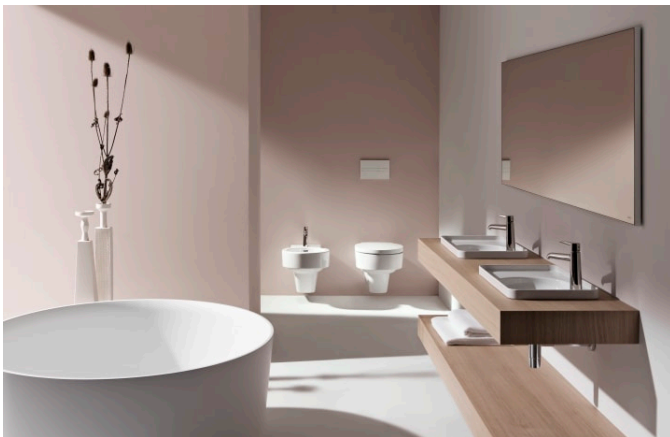

VAL

WC seat and cover, removable

DIMENSIONS

Length 450 mm  
 Width 395 mm  
 Height 50 mm

COLOUR AND FINISH

000 White

OPTIONS

000 - standard option

SPECIFICATION TEXT

removable with automatic lowering system

Net weight (kg) : 2.25

Quick release

Shape : Round

S  
o  
ft  
cl  
o  
s  
e  
s  
y  
st  
e  
m

TECHNICAL DRAWINGS

## COMPATIBLE WITH

Wall-hung WC 'rimless',  
washdown, without flushing  
rim

**H820281...0001**

Floorstanding WC, close-  
coupled, washdown,  
rimless, outlet horizontal or  
vertical

**H824281...0001**

## VAL

The extraordinary design potential of LAUFEN's revolutionary SaphirKeramik reveals itself in the bathroom collection Val, designed for the Swiss bathroom specialist by star designer Konstantin Grcic from Munich. Simple architectural lines, extremely narrow edges and fine surface structures make the washbasins of this collection globally unique. The Val range includes washbasins, washbasin bowls, trays, bathtubs and new bathroom furniture from the Space collection.