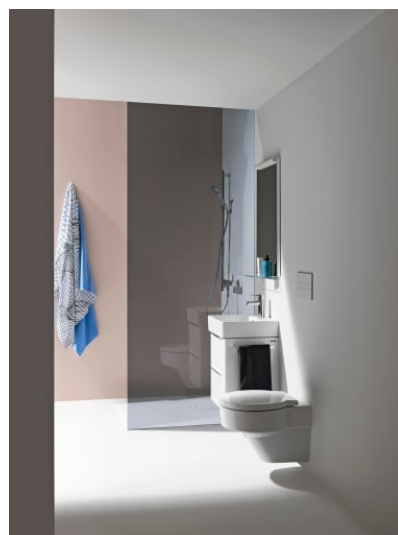

VAL

WC seat and cover, removable

DIMENSIONS

Length 450 mm  
 Width 395 mm  
 Height 50 mm

COLOUR AND FINISH

000 White

OPTIONS

000 - standard option

## COMPATIBLE WITH

Wall-hung WC 'rimless',  
washdown, without flushing  
rim

**H820281...0001**

Floorstanding WC, close-  
coupled, washdown,  
rimless, outlet horizontal or  
vertical

**H824281...0001**

Floorstanding WC, close-  
coupled, washdown,  
rimless, outlet horizontal or  
vertical

**H824281...2311**

## VAL

The extraordinary design potential of LAUFEN's revolutionary SaphirKeramik reveals itself in the bathroom collection Val, designed for the Swiss bathroom specialist by star designer Konstantin Grcic from Munich. Simple architectural lines, extremely narrow edges and fine surface structures make the washbasins of this collection globally unique. The Val range includes washbasins, washbasin bowls, trays, bathtubs and new bathroom furniture from the Space collection.