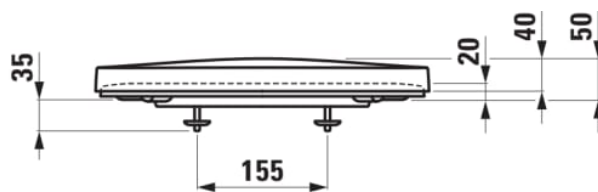

VAL

WC seat and cover, removable

DIMENSIONS

Length 450 mm  
 Width 395 mm  
 Height 50 mm

COLOUR AND FINISH

000 White

OPTIONS

000 - standard option

SPECIFICATION TEXT

removable with automatic lowering system

Net weight (kg) : 2.25

Quick release

Shape : Round

S  
o  
ft  
cl  
o  
s  
e  
s  
y  
st  
e  
m

TECHNICAL DRAWINGS