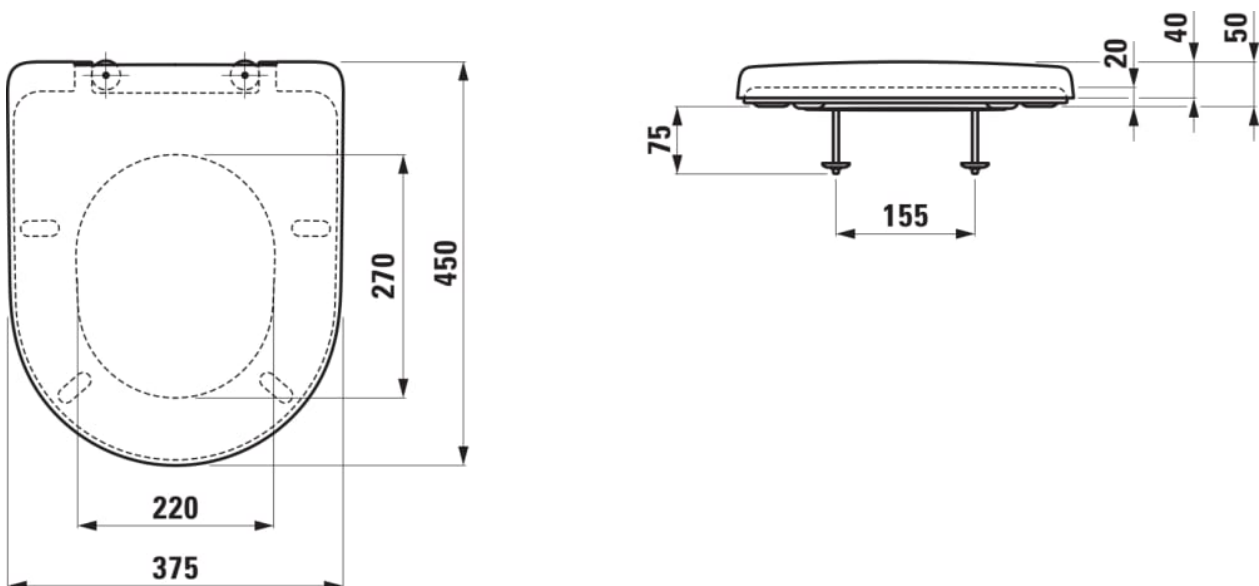

LAUFEN PRO

WC seat and cover 'universal', removable, with lowering system

DIMENSIONS

Length	450 mm
Width	375 mm
Height	55 mm

COLOUR AND FINISH

000 White

OPTIONS

000 - standard option

Hinge material : Stainless steel

Quick release

Soft close system

Net weight (kg) : 2.2

Shape : Round

TECHNICAL DRAWINGS

COMPATIBLE WITH

Wall-hung WC  
'rimless/compact',  
washdown, without flushing  
rim