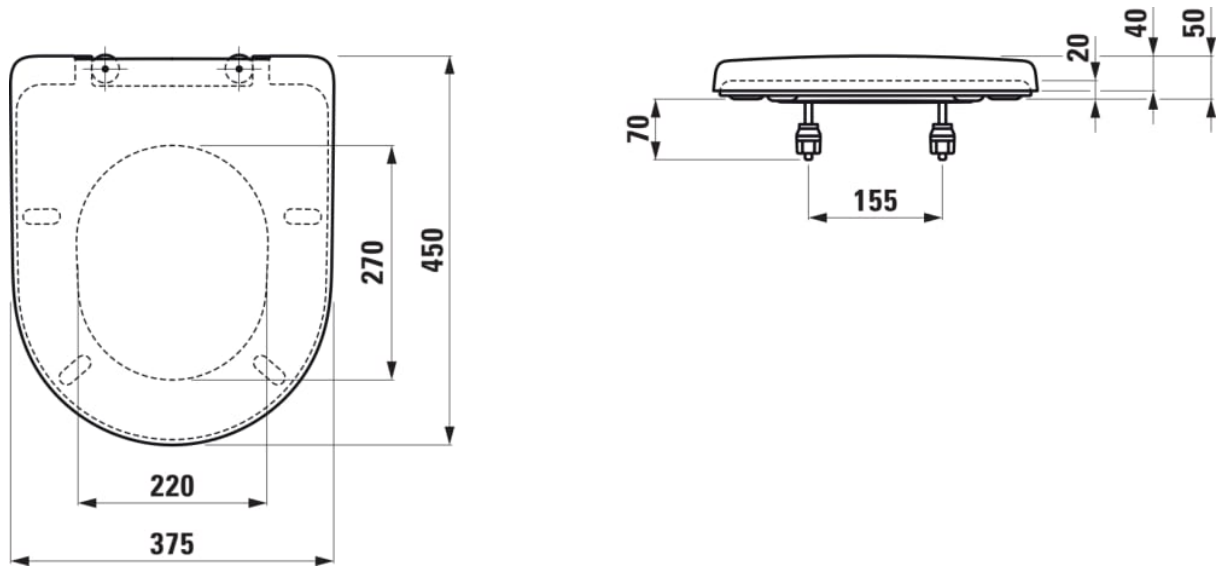

LAUFEN PRO

WC seat and cover 'universal', removable

DIMENSIONS

Length	443 mm
Width	374 mm
Height	54 mm

COLOUR AND FINISH

<input type="checkbox"/>	300 White
--------------------------	-----------

OPTIONS

000 - standard option

SPECIFICATION TEXT

WC seat and cover Universal LAUFEN FORM, Duroplast, removable, matching floorstanding WC pan, order no. 82195.6, 82195.7, 82195.8, 82195.9, 82295.1, 82495.5, 82495.6, 82495.7, 82495.8, 82495.9, 82595.5, 82595.6, 82595.7 and, wallhung WC pan, order no. 82095.0, 82095.1, 82095.2, 82095.3, 82095.4, 82095.5, Order no. 89395.2

Hinge material : Stainless steel

Net weight (kg) : 2.1

Quick release

S  
h  
a  
p  
e  
:  
R  
o  
u  
n  
d

TECHNICAL DRAWINGS

COMPATIBLE WITH

Wall-hung WC  
'rimless/compact',  
washdown, without flushing  
rim

**H821952...0001**

Wall-hung WC 'rimless',  
washdown, without flushing  
rim

**H820960...0001**

Wall-hung WC, washdown,  
with flushing rim (anchor  
screw spacing 180 mm)

**H820950...0001**

Wall-hung WC, washout,  
with flushing rim