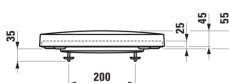

SONAR

WC seat and cover, removable, with lowering system

DIMENSIONS

Length	450 mm
Width	375 mm
Height	55 mm

COLOUR AND FINISH

000 White

OPTIONS

000 - standard option

SPECIFICATION TEXT

removable with automatic lowering system

Net weight (kg) : 0.26

Shape : Round

Suitable for : WC

Quick release

Soft close system

TECHNICAL DRAWINGS