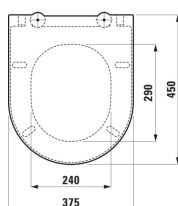

SONAR

WC seat and cover, removable, with lowering system

DIMENSIONS

Length	450 mm
Width	375 mm
Height	55 mm

COLOUR AND FINISH

000 White

OPTIONS

000 - standard option

SPECIFICATION TEXT

removable with automatic lowering system

Net weight (kg) : 0.26

Shape : Round

Suitable for : WC

Quick release

Soft close system

TECHNICAL DRAWINGS