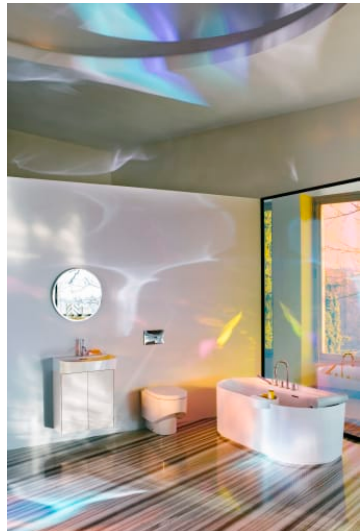

SONAR

WC seat and cover, removable, with lowering system

DIMENSIONS

Length	450 mm
Width	375 mm
Height	55 mm

COLOUR AND FINISH

000 White

OPTIONS

000 - standard option

SPECIFICATION TEXT

removable with automatic lowering system

Net weight (kg) : 0.26

Shape : Round

Suitable for : WC

Quick release

Soft close system

TECHNICAL DRAWINGS

COMPATIBLE WITH

Wall-hung WC, washdown,
rimless

H820341...0001

Floorstanding WC 'rimless',
washdown, without flushing
rim, outlet
horizontal/vertical

H823341...0001

SONAR

The internationally acclaimed and eclectic designer Patricia Urquiola reveals the third generation of LAUFENs Saphirkeramik - she is taking this extraordinary material with great sensitivity into a third dimension - creating this new collection with the name: SONAR.