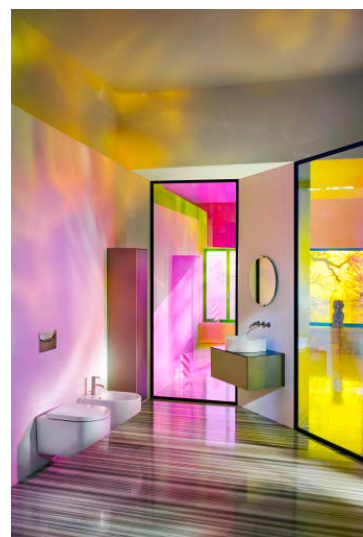

SONAR

WC seat and cover, removable, with lowering system

DIMENSIONS

Length	450 mm
Width	375 mm
Height	55 mm

COLOUR AND FINISH

000 White

OPTIONS

000 - standard option

SPECIFICATION TEXT

removable with automatic lowering system

Net weight (kg) : 0.26

Shape : Round

Suitable for : WC

Quick release

Soft close system

TECHNICAL DRAWINGS

COMPATIBLE WITH

Wall-hung WC, washdown,
rimless

H820341...0001

Floorstanding WC 'rimless',
washdown, without flushing
rim, outlet
horizontal/vertical

H823341...0001

SONAR

The internationally acclaimed and eclectic designer Patricia Urquiola reveals the third generation of LAUFENs Saphirkeramik - she is taking this extraordinary material with great sensitivity into a third dimension - creating this new collection with the name: SONAR.