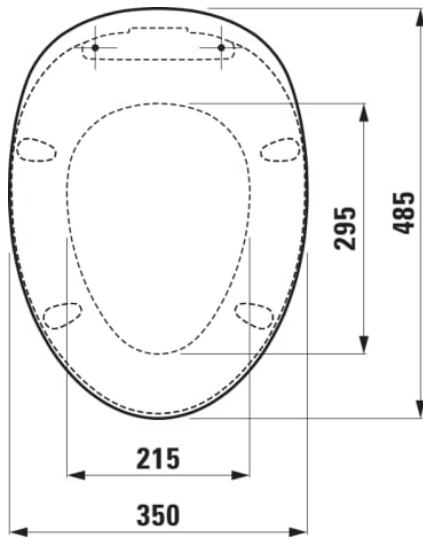

ILBAGNOALESSI

WC seat and cover, removable, with lowering system

DIMENSIONS

Length	481 mm
Width	350 mm
Height	107 mm

COLOUR AND FINISH

000 White

OPTIONS

000 - standard option

MOUNTING ACCESSORIES INCLUDED

Device for fixing, order no. 89175.7

MOUNTING ACCESSORIES EXCLUDED

for outlet vertical 70 mm LAUFEN-connection set, order no. 89009.2
for outlet vertical 125 mm LAUFEN-connection set, order no. 89902.7

Material : Others

Quick release

Shape : Round

S
o
ft
cl
o
s
e
s
y
st
e
m

TECHNICAL DRAWINGS

COMPATIBLE WITH

Floorstanding WC,
washdown, with flushing
rim, outlet
horizontal/vertical

H821971...0001