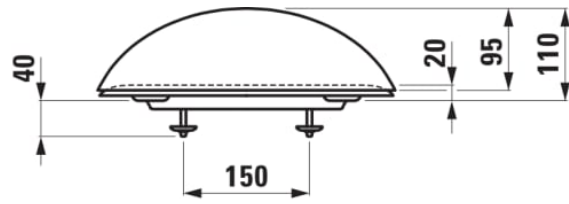

ILBAGNOALESSI

WC seat and cover, removable, with lowering system

DIMENSIONS

Length	481 mm
Width	350 mm
Height	107 mm

COLOUR AND FINISH

000 White

OPTIONS

000 - standard option

Material : Others

Quick release

Shape : Round

S
o
ft
cl
o
s
e
s
y
st
e
m

TECHNICAL DRAWINGS

COMPATIBLE WITH

Floorstanding WC,
washdown, with flushing
rim, outlet
horizontal/vertical

H821971...0001