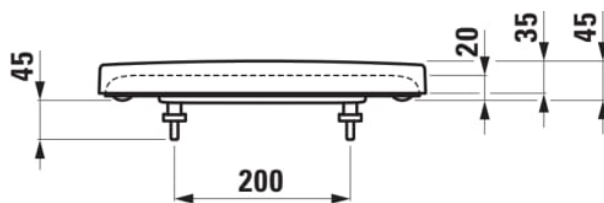

LAUFEN PRO S

WC seat and cover, removable, with lowering system

DIMENSIONS

Length	445 mm
Width	365 mm
Height	35 mm

COLOUR AND FINISH

000 White

OPTIONS

000 - standard option

Net weight (kg) : 2.2

Quick release

Shape : Square

S
o
ft
cl
o
s
e
s
y
st
e
m

TECHNICAL DRAWINGS

COMPATIBLE WITH

Wall-hung WC 'rimless',
washdown, without flushing
rim

H820962...0001