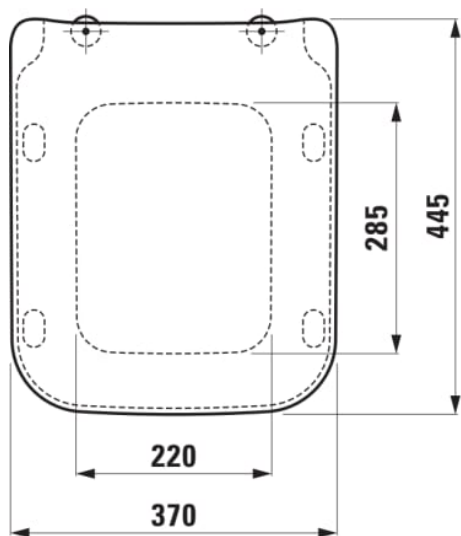

LAUFEN PRO S

WC seat and cover, removable, with lowering system

DIMENSIONS

Length	445 mm
Width	365 mm
Height	35 mm

COLOUR AND FINISH

000 White

OPTIONS

000 - standard option

Net weight (kg) : 2.2

Quick release

Shape : Square

S
o
ft
cl
o
s
e
s
y
st
e
m

TECHNICAL DRAWINGS

COMPATIBLE WITH

Wall-hung WC 'rimless',
washdown, without flushing
rim

H820962...0001