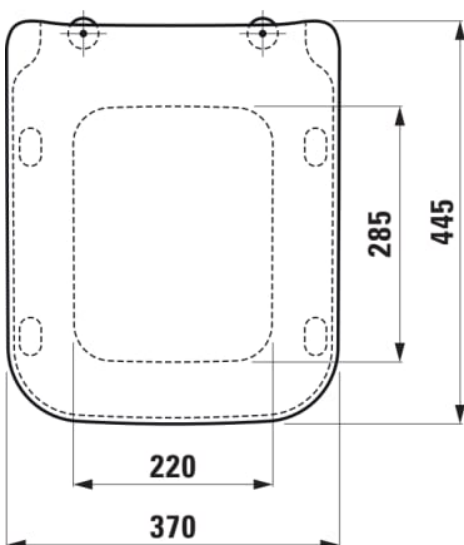

LAUFEN PRO S

WC seat and cover, removable

DIMENSIONS

Length	445 mm
Width	365 mm
Height	35 mm

COLOUR AND FINISH

<input type="checkbox"/>	000 White
--------------------------	-----------

OPTIONS

000 - standard option

SPECIFICATION TEXT

WC seat and cover LAUFEN PRO S, Duroplast, removable, matching wallhung WC pan, order no. 820961

Net weight (kg) : 2.2

Quick release

Shape : Square

TECHNICAL DRAWINGS

COMPATIBLE WITH

Wall-hung WC 'rimless',
washdown, without flushing
rim