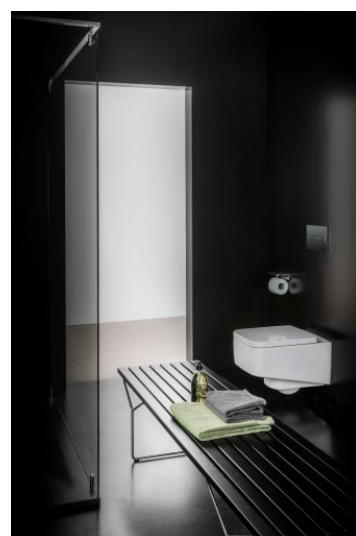

LAUFEN PRO S

WC seat and cover, removable

DIMENSIONS

Length	445 mm
Width	365 mm
Height	35 mm

COLOUR AND FINISH

<input type="checkbox"/>	000 White
--------------------------	-----------

OPTIONS

000 - standard option

SPECIFICATION TEXT

WC seat and cover LAUFEN PRO S, Duroplast, removable, matching wallhung WC pan, order no. 820961

Net weight (kg) : 2.2

Quick release

Shape : Square

TECHNICAL DRAWINGS

COMPATIBLE WITH

Wall-hung WC 'rimless',
washdown, without flushing
rim

H820962...0001

LAUFEN PRO S

LAUFEN pro S is the new member of the successful LAUFEN pro series. Thanks to the delicate redesign, the elegant pro S is compatible with all pro variants.