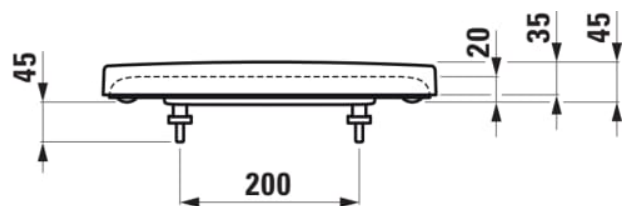

LAUFEN PRO S

WC seat and cover, removable

DIMENSIONS

Length	445 mm
Width	365 mm
Height	35 mm

COLOUR AND FINISH

<input type="checkbox"/>	000 White
--------------------------	-----------

OPTIONS

000 - standard option

SPECIFICATION TEXT

WC seat and cover LAUFEN PRO S, Duroplast, removable, matching wallhung WC pan, order no. 820961

Net weight (kg) : 2.2

Quick release

Shape : Square

TECHNICAL DRAWINGS

COMPATIBLE WITH

Wall-hung WC 'rimless',
washdown, without flushing
rim