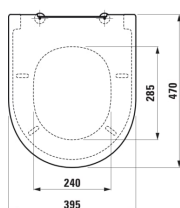

THE NEW CLASSIC

WC seat and cover, removable, with lowering system

DIMENSIONS

Length	470 mm
Width	393 mm
Height	56 mm

COLOUR AND FINISH

000 White

OPTIONS

000 - standard option

SPECIFICATION TEXT

removable with automatic lowering system

Net weight (kg) : 2.85

Shape : Round

Suitable for : WC

Quick release

Soft close system

TECHNICAL DRAWINGS