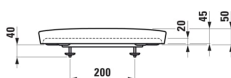

THE NEW CLASSIC

WC seat and cover, removable, with lowering system

DIMENSIONS

Length	470 mm
Width	393 mm
Height	56 mm

COLOUR AND FINISH

000 White

OPTIONS

000 - standard option

SPECIFICATION TEXT

removable with automatic lowering system

Net weight (kg) : 2.85

Shape : Round

Suitable for : WC

Quick release

Soft close system

TECHNICAL DRAWINGS