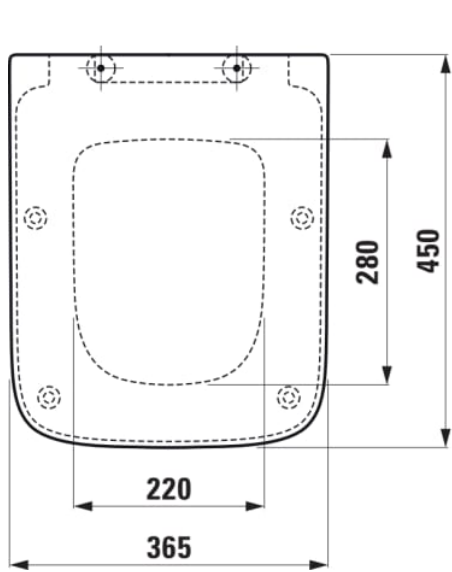

PALACE

WC seat and cover, removable, with lowering system

DIMENSIONS

Length	450 mm
Width	365 mm
Height	50 mm

COLOUR AND FINISH

300 White

OPTIONS

000 - standard option

SPECIFICATION TEXT

WC seat and cover LAUFEN PALACE, Duroplast, removable, automatic lowering system, matching floorstanding WC pan, order no. 82370.1, 82470.6 and, wallhung WC pan, order no. 82070.0, Order no. 89170.1

Net weight (kg) : 2

Quick release

Shape : Square

S
o
ft
cl
o
s
e
s
y
st
e
m

TECHNICAL DRAWINGS

COMPATIBLE WITH

Wall-hung WC, washdown,
with flushing rim

H820700...0001