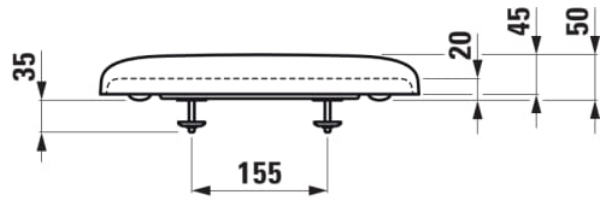

PALACE

WC seat and cover, removable, with lowering system

DIMENSIONS

Length	450 mm
Width	365 mm
Height	50 mm

COLOUR AND FINISH

300 White

OPTIONS

000 - standard option

SPECIFICATION TEXT

WC seat and cover LAUFEN PALACE, Duroplast, removable, automatic lowering system, matching floorstanding WC pan, order no. 82370.1, 82470.6 and, wallhung WC pan, order no. 82070.0, Order no. 89170.1

Net weight (kg) : 2

Quick release

Shape : Square

S
o
ft
cl
o
s
e
s
y
st
e
m

TECHNICAL DRAWINGS

COMPATIBLE WITH

Wall-hung WC, washdown,
with flushing rim

H820700...0001