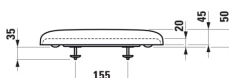

PALACE

WC seat and cover, removable, without lowering system

DIMENSIONS

Length	450 mm
Width	365 mm
Height	50 mm

COLOUR AND FINISH

<input type="checkbox"/>	300 White
--------------------------	-----------

OPTIONS

Net weight (kg) : 2

Quick release

Shape : Square

TECHNICAL DRAWINGS

COMPATIBLE WITH

Wall-hung WC, washdown,
with flushing rim

H820700...0001

Floorstanding WC, close-
coupled, washdown, with
flushing rim, outlet
horizontal/vertical