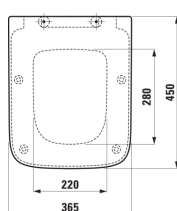

PALACE

WC seat and cover, removable, without lowering system

DIMENSIONS

Length	450 mm
Width	365 mm
Height	50 mm

COLOUR AND FINISH

<input type="checkbox"/>	300 White
--------------------------	-----------

OPTIONS

000 - standard option

SPECIFICATION TEXT

WC seat and cover LAUFEN PALACE, Duroplast, removable, matching floorstanding WC pan, order no. 82370.1, 82470.6 and, wallhung WC pan, order no. 82070.0, Order no. 89170.0

Net weight (kg) : 2

Quick release

Shape : Square

TECHNICAL DRAWINGS

COMPATIBLE WITH

Wall-hung WC, washdown,
with flushing rim

H820700...0001

Floorstanding WC, close-
coupled, washdown, with
flushing rim, outlet
horizontal/vertical