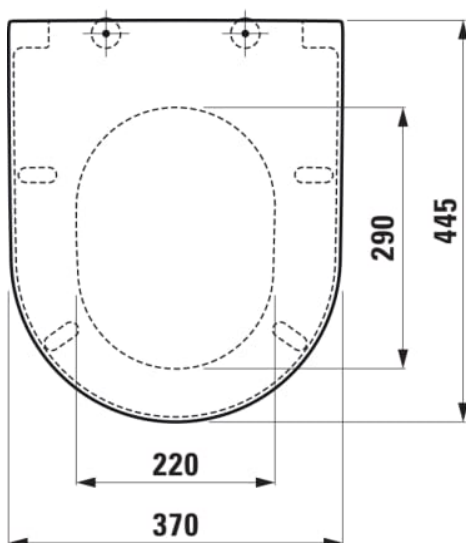

#### DIMENSIONS

Length	445 mm
Width	370 mm
Height	55 mm

#### SPECIFICATION TEXT

removable with automatic lowering system

Shape : Round

Soft close system

Suitable for : WC

#### TECHNICAL DRAWINGS

COMPATIBLE WITH

Wall-hung WC  
'rimless/compact',  
washdown, without flushing  
rim

**H820965...0001**

Wall-hung WC, washdown,  
with flushing rim

**H820956...0001**

Wall-hung WC 'rimless',  
washdown, with niches,  
without flushing rim