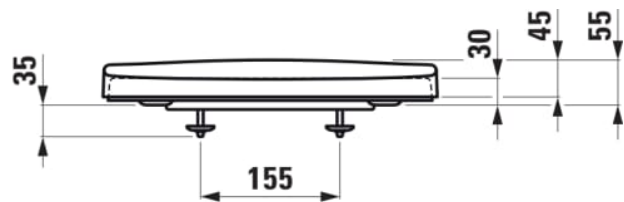

TECHNICAL DRAWINGS