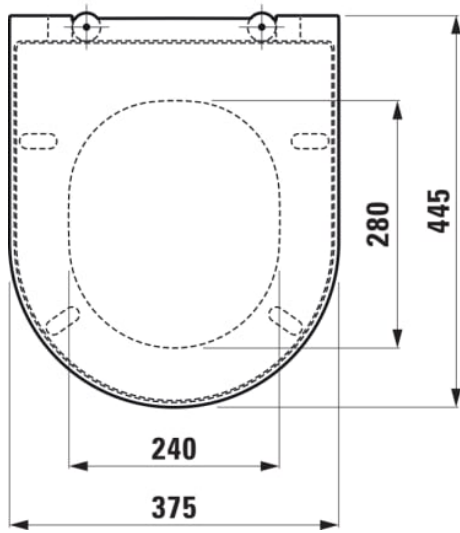

KARTELL LAUFEN

WC seat and cover, removable, with lowering system, with round seat shape

DIMENSIONS

Length	445 mm
Width	375 mm
Height	35 mm

COLOUR AND FINISH

000 White

OPTIONS

000 - standard option

SPECIFICATION TEXT

removable with automatic lowering system

Net weight (kg) : 2

Shape : Round

Soft close system

S
u
i
t
a
b
l
e
f
o
r
:
W
C

TECHNICAL DRAWINGS

COMPATIBLE WITH

Wall-hung WC 'compact',
washdown, rimless

H820333...0001

Wall-hung WC 'rimless',
washdown, without flushing
rim

H820337...0001

Floorstanding WC 'rimless',
washdown, without flushing
rim, outlet
horizontal/vertical