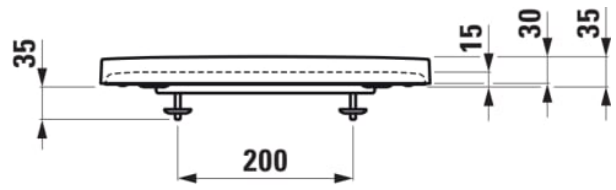

KARTELL LAUFEN

WC seat and cover, removable, with lowering system, with round seat shape

DIMENSIONS

Length	445 mm
Width	375 mm
Height	35 mm

COLOUR AND FINISH

000 White

OPTIONS

000 - standard option

SPECIFICATION TEXT

removable with automatic lowering system

Net weight (kg) : 2

Shape : Round

Soft close system

S
u
i
t
a
b
l
e
f
o
r
:
W
C

TECHNICAL DRAWINGS

COMPATIBLE WITH

Wall-hung WC 'compact',
washdown, rimless

H820333...0001

Wall-hung WC 'rimless',
washdown, without flushing
rim

H820337...0001

Floorstanding WC 'rimless',
washdown, without flushing
rim, outlet
horizontal/vertical