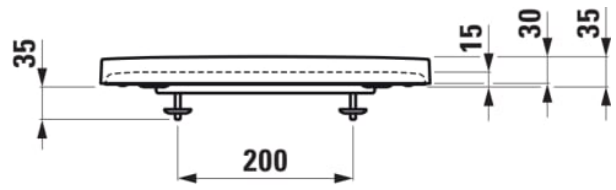

KARTELL LAUFEN

WC seat and cover, removable, with round seat shape

DIMENSIONS

Length	445 mm
Width	375 mm
Height	35 mm

COLOUR AND FINISH

000 White

OPTIONS

000 - standard option

SPECIFICATION TEXT

removable

Net weight (kg) : 2

Quick release

Shape : Round

S  
u  
i  
t  
a  
b  
l  
e  
f  
o  
r  
:  
W  
C

TECHNICAL DRAWINGS

COMPATIBLE WITH

Wall-hung WC 'compact',  
washdown, rimless

**H820333...0001**

Wall-hung WC 'rimless',  
washdown, without flushing  
rim

**H820337...0001**

Floorstanding WC 'rimless',  
washdown, without flushing  
rim, outlet  
horizontal/vertical