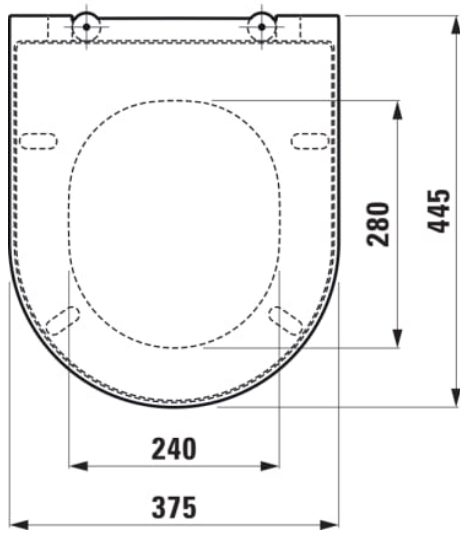

KARTELL LAUFEN

WC seat and cover, removable, with round seat shape

DIMENSIONS

Length	445 mm
Width	375 mm
Height	35 mm

COLOUR AND FINISH

000 White

OPTIONS

000 - standard option

SPECIFICATION TEXT

removable

Net weight (kg) : 2

Quick release

Shape : Round

S  
u  
i  
t  
a  
b  
l  
e  
f  
o  
r  
:  
W  
C

TECHNICAL DRAWINGS

COMPATIBLE WITH

Wall-hung WC 'compact',  
washdown, rimless

**H820333...0001**

Wall-hung WC 'rimless',  
washdown, without flushing  
rim

**H820337...0001**

Floorstanding WC 'rimless',  
washdown, without flushing  
rim, outlet  
horizontal/vertical

**H823337...0001**

Floorstanding WC 'rimless',  
close-coupled, washdown,  
without flushing rim

**H824337...0001**