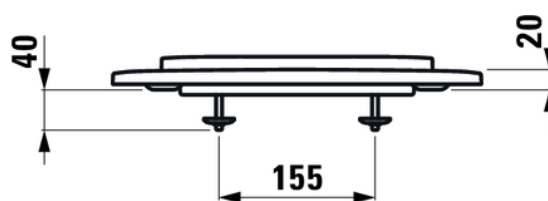

TECHNICAL DRAWINGS