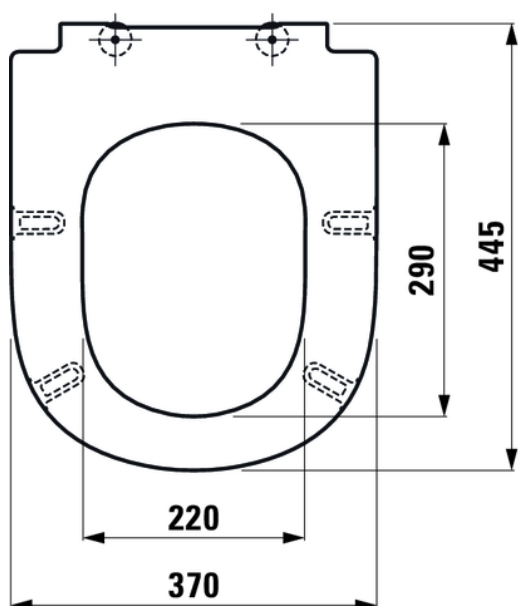

LUA

WC seat without cover

DIMENSIONS

Length	445 mm
Width	370 mm
Height	20 mm

COLOUR AND FINISH

000 White

OPTIONS

000 - standard option

Suitable for : WC

TECHNICAL DRAWINGS

COMPATIBLE WITH

Wall-hung WC Advanced
'compact', washdown,
rimless

H820083...0001

Wall-hung WC Advanced,
washdown, rimless

H820080...0001

Wall-hung WC Basic,
washdown, rimless

H820081...0001

Floorstanding WC,
washdown, rimless, outlet
horizontal or vertical

H823081...0001

Floorstanding WC, close-
coupled, washdown,
'rimless', outlet horizontal
or vertical (max. 260 mm)

H824081...0001

Floorstanding WC, close-
coupled, washdown,
'rimless', outlet horizontal
or vertical (max. 260 mm)

H824081...2311

Floorstanding WC, close-
coupled, washdown,
'rimless', outlet horizontal

H824086...0001

Floorstanding WC, close-
coupled, washdown,
'rimless', outlet vertical