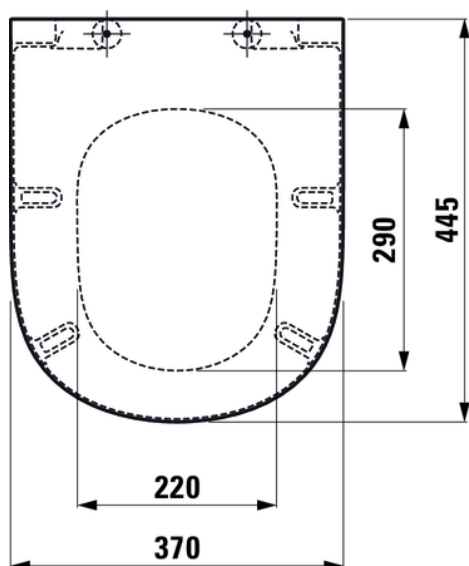

LUA

WC seat and cover, removable, with lowering system

DIMENSIONS

Length	445 mm
Width	370 mm
Height	45 mm

COLOUR AND FINISH

000 White

OPTIONS

000 - standard option

Net weight (kg) : 2.1

Suitable for : WC

TECHNICAL DRAWINGS

COMPATIBLE WITH

Wall-hung WC Advanced
'compact', washdown,
rimless

H820083...0001

Wall-hung WC Advanced,
washdown, rimless

H820080...0001

Wall-hung WC Basic,
washdown, rimless

H820081...0001

Floorstanding WC,
washdown, rimless, outlet
horizontal or vertical

H823081...0001

Floorstanding WC, close-
coupled, washdown,
'rimless', outlet horizontal
or vertical (max. 260 mm)

H824081...0001

Floorstanding WC, close-
coupled, washdown,
'rimless', outlet horizontal
or vertical (max. 260 mm)

H824081...2311

Floorstanding WC, close-
coupled, washdown,
'rimless', outlet horizontal

H824086...0001