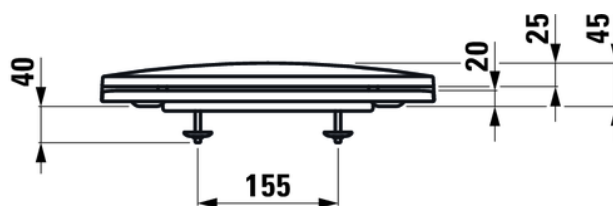

LUA

WC seat and cover, removable, with lowering system

DIMENSIONS

Length	445 mm
Width	370 mm
Height	45 mm

COLOUR AND FINISH

000 White

OPTIONS

000 - standard option

Net weight (kg) : 2.1

Suitable for : WC

TECHNICAL DRAWINGS

COMPATIBLE WITH

Wall-hung WC Advanced
'compact', washdown,
rimless

H820083...0001

Wall-hung WC Advanced,
washdown, rimless

H820080...0001

Wall-hung WC Basic,
washdown, rimless

H820081...0001

Floorstanding WC,
washdown, rimless, outlet
horizontal or vertical

H823081...0001

Floorstanding WC, close-
coupled, washdown,
'rimless', outlet horizontal
or vertical (max. 260 mm)

H824081...0001

Floorstanding WC, close-
coupled, washdown,
'rimless', outlet horizontal
or vertical (max. 260 mm)

H824081...2311

Floorstanding WC, close-
coupled, washdown,
'rimless', outlet horizontal

H824086...0001