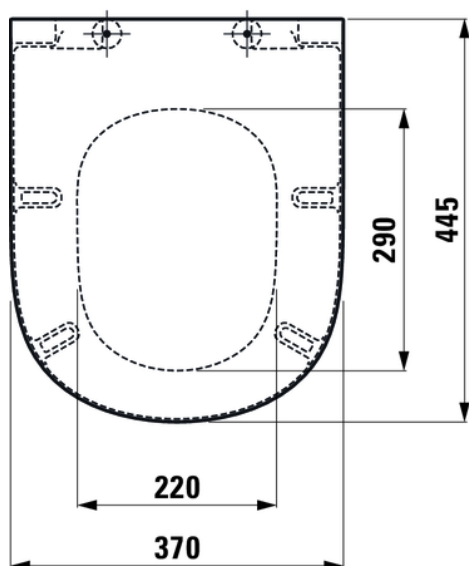

TECHNICAL DRAWINGS