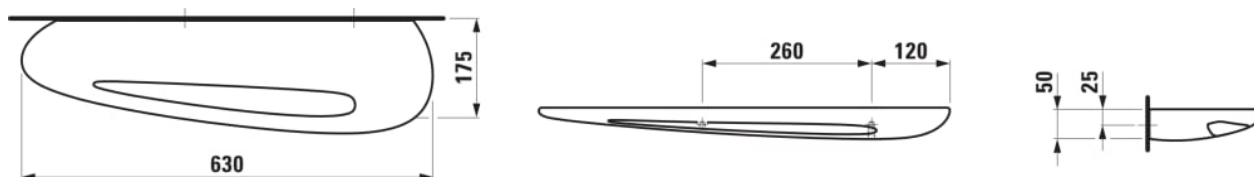

ILBAGNOALESSI

Ceramic shelf, with towel slot

COLOUR AND FINISH

000 White

OPTIONS

000 - standard option

Net weight (kg) : 4

TECHNICAL DRAWINGS

ILBAGNOALESSI

ILBAGNOALESSI is a bathroom design that has cast its spell over the home design world for years: It is characterised by a timeless form, sparkling imagination and a hint of eccentricity. This design award-winning ensemble is the creation of Italian designer star, Stefano Giovannoni.