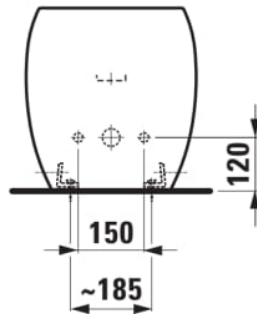

ILBAGNOALESSI

Floorstanding bidet, with concealed overflow,
incl. ceramic waste cover

DIMENSIONS

Length	585 mm
Width	390 mm
Height	415 mm

COLOUR AND FINISH

<input type="checkbox"/>	400 White with LCC (Laufen Clean Coat)
--------------------------	--

OPTIONS

304 - with one tap hole at centre, two lateral holes for water connection

SPECIFICATION TEXT

Floorstanding bidet LAUFEN IL BAGNO ALESSI ONE, sanitary ceramic, dimensions 390 x 585 x 415 mm, 1 centre tap hole, concealed waste and overflow system, ceramic valve cover plate, back to wall, concealed trap, concealed fixation, Special feature: Surface refinement LCC (only white), vacuum checked, Order no. 83297.1

Back-to-wall

Fixing kit : Included

Installation type : Floor-standing

Material : Others

Shape : Round

Tap hole configuration : 1 tap hole

TECHNICAL DRAWINGS

ILBAGNOALESSI