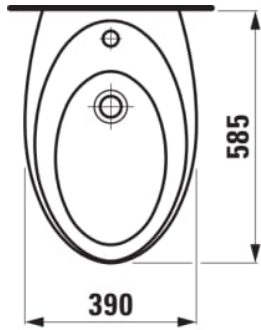

ILBAGNOALESSI

Floorstanding bidet, with concealed overflow,
incl. ceramic waste cover

DIMENSIONS

Length	585 mm
Width	390 mm
Height	415 mm

COLOUR AND FINISH

<input type="checkbox"/>	400 White with LCC (Laufen Clean Coat)
--------------------------	--

OPTIONS

304 - with one tap hole at centre, two lateral holes for water connection

SPECIFICATION TEXT

Floorstanding bidet LAUFEN IL BAGNO ALESSI ONE, sanitary ceramic, dimensions 390 x 585 x 415 mm, 1 centre tap hole, concealed waste and overflow system, ceramic valve cover plate, back to wall, concealed trap, concealed fixation, Special feature: Surface refinement LCC (only white), vacuum checked, Order no. 83297.1

Back-to-wall

Fixing kit : Included

Installation type : Floor-standing

Material : Others

Shape : Round

Tap hole configuration : 1 tap hole

TECHNICAL DRAWINGS

ILBAGNOALESSI