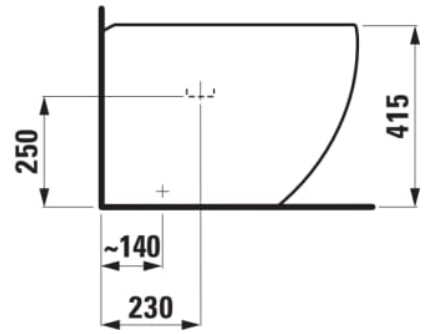

ILBAGNOALESSI

Floorstanding bidet, with concealed overflow,
incl. ceramic waste cover

DIMENSIONS

Length	585 mm
Width	390 mm
Height	415 mm

COLOUR AND FINISH

<input type="checkbox"/>	400 White with LCC (Laufen Clean Coat)
--------------------------	--

OPTIONS

304 - with one tap hole at centre, two lateral holes for water connection

SPECIFICATION TEXT

Floorstanding bidet LAUFEN IL BAGNO ALESSI ONE, sanitary ceramic, dimensions 390 x 585 x 415 mm, 1 centre tap hole, concealed waste and overflow system, ceramic valve cover plate, back to wall, concealed trap, concealed fixation, Special feature: Surface refinement LCC (only white), vacuum checked, Order no. 83297.1

Back-to-wall

Fixing kit : Included

Installation type : Floor-standing

Material : Others

Shape : Round

Tap hole configuration : 1 tap hole

TECHNICAL DRAWINGS

ILBAGNOALESSI