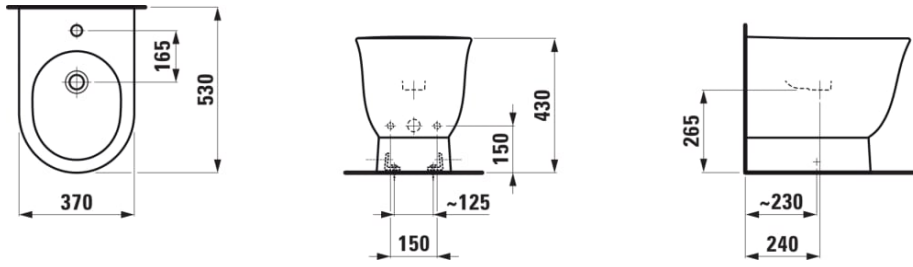

THE NEW CLASSIC

Floorstanding bidet

DIMENSIONS

Length	530 mm
Width	370 mm
Height	430 mm

COLOUR AND FINISH

000 White

OPTIONS

302 - with one tap hole, without lateral mounting hole for water inlet

Installation type : Floor-standing

Net weight (kg) : 23

Shape : Round

T
a
p
h
o
l
e
c
o
n
f
i
g
u
r
a
t
i
o
n
:
1
t
a
p
h
o
l
e

TECHNICAL DRAWINGS

THE NEW CLASSIC

A collection of perfectly shaped innovations for the bathroom. The New Classic radiates the practicality of the harmonious form and combines it with contemporary style.