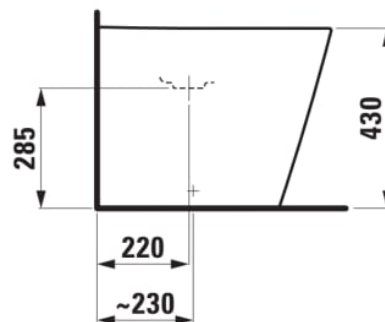

KARTELL LAUFEN

Floorstanding bidet

DIMENSIONS

Length	560 mm
Width	370 mm
Height	430 mm

COLOUR AND FINISH

<input type="checkbox"/>	400 White with LCC (Laufen Clean Coat)
--------------------------	--

OPTIONS

302 - with one tap hole, without lateral mounting hole for water inlet

SPECIFICATION TEXT

Floorstanding bidet KARTELL BY LAUFEN sanitary ceramic
EN 35, dimensions 370 x 560 x 430 mm
1 centre tap hole, waste and overflow system,
back to wall, concealed trap, concealed fixation
Special feature: overflow channel glazed, vacuum checked
Further options: Surface refinement LCC (only white), 3 tap holes,
ceramic valve cover plate
Order no. 832331

MOUNTING ACCESSORIES INCLUDED

Waste and overflow system Clou, order no. 891941
Device for fixing, order no. 891757

MOUNTING ACCESSORIES EXCLUDED

Ceramic valve cover plate, order no. 898182

Back-to-wall

Net weight (kg) : 22

Tap hole configuration : 1 tap hole

Installation type : Floor-standing

Shape : Round

TECHNICAL DRAWINGS

Kartell LAUFEN

A place for divas. And deep dives. This is the story about a place of unknown beauty. Designed for humans, shaped by the elements. Far away from your everyday life. But every morning you will ask yourself: Have I been here before? Or is this just a dream?