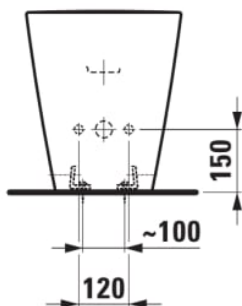

KARTELL LAUFEN

Floorstanding bidet

DIMENSIONS

Length	560 mm
Width	370 mm
Height	430 mm

COLOUR AND FINISH

<input type="checkbox"/>	400 White with LCC (Laufen Clean Coat)
--------------------------	--

OPTIONS

302 - with one tap hole, without lateral mounting hole for water inlet

SPECIFICATION TEXT

Floorstanding bidet KARTELL BY LAUFEN sanitary ceramic
EN 35, dimensions 370 x 560 x 430 mm
1 centre tap hole, waste and overflow system,
back to wall, concealed trap, concealed fixation
Special feature: overflow channel glazed, vacuum checked
Further options: Surface refinement LCC (only white), 3 tap holes,
ceramic valve cover plate
Order no. 832331

MOUNTING ACCESSORIES INCLUDED

Waste and overflow system Clou, order no. 891941
Device for fixing, order no. 891757

MOUNTING ACCESSORIES EXCLUDED

Ceramic valve cover plate, order no. 898182

Back-to-wall

Net weight (kg) : 22

Tap hole configuration : 1 tap hole

Installation type : Floor-standing

Shape : Round

TECHNICAL DRAWINGS

Kartell LAUFEN

A place for divas. And deep dives. This is the story about a place of unknown beauty. Designed for humans, shaped by the elements. Far away from your everyday life. But every morning you will ask yourself: Have I been here before? Or is this just a dream?