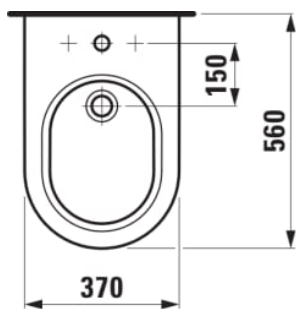

KARTELL LAUFEN

Floorstanding bidet

DIMENSIONS

Length	560 mm
Width	370 mm
Height	430 mm

COLOUR AND FINISH

<input type="checkbox"/>	400 White with LCC (Laufen Clean Coat)
--------------------------	--

OPTIONS

302 - with one tap hole, without lateral mounting hole for water inlet

SPECIFICATION TEXT

Floorstanding bidet KARTELL BY LAUFEN sanitary ceramic
EN 35, dimensions 370 x 560 x 430 mm
1 centre tap hole, waste and overflow system,
back to wall, concealed trap, concealed fixation
Special feature: overflow channel glazed, vacuum checked
Further options: Surface refinement LCC (only white), 3 tap holes,
ceramic valve cover plate
Order no. 832331

MOUNTING ACCESSORIES INCLUDED

Waste and overflow system Clou, order no. 891941
Device for fixing, order no. 891757

MOUNTING ACCESSORIES EXCLUDED

Ceramic valve cover plate, order no. 898182

Back-to-wall

Net weight (kg) : 22

Tap hole configuration : 1 tap hole

Installation type : Floor-standing

Shape : Round

TECHNICAL DRAWINGS

Kartell LAUFEN

A place for divas. And deep dives. This is the story about a place of unknown beauty. Designed for humans, shaped by the elements. Far away from your everyday life. But every morning you will ask yourself: Have I been here before? Or is this just a dream?