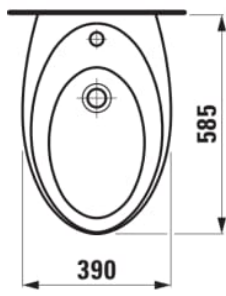

TECHNICAL DRAWINGS