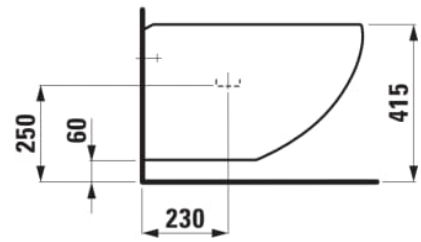

TECHNICAL DRAWINGS