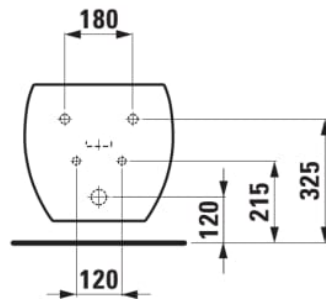

TECHNICAL DRAWINGS