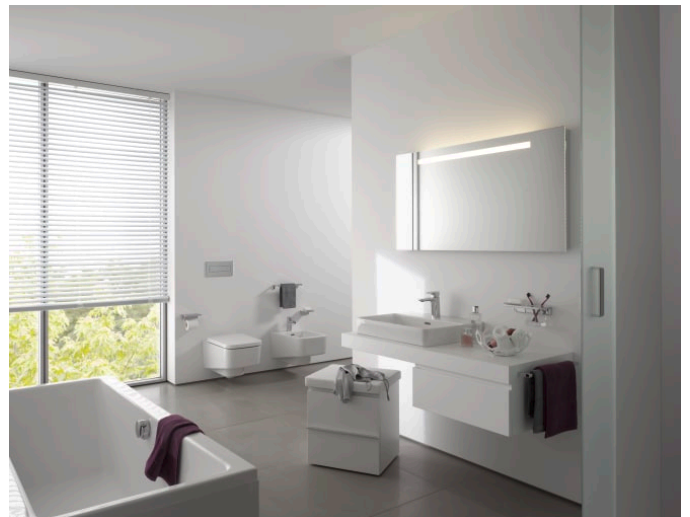

LAUFEN PRO S

Wall-hung bidet

DIMENSIONS

Length	530 mm
Width	360 mm
Height	300 mm

COLOUR AND FINISH

000 White

OPTIONS

302 - with one tap hole, without lateral mounting hole for water inlet

SPECIFICATION TEXT

Wallhung bidet LAUFEN PRO S, sanitary ceramic
dimensions 360 x 530 x 295 mm

1 centre tap hole

concealed trap, concealed fixation

Special feature: overflow channel glazed, vacuum checked, installation
available with internal or external corner valves

Net weight (kg) : 17

Taphole configuration : 1 taphole

Installation type : Wall-hung

Shape : Square

TECHNICAL DRAWINGS

COMPATIBLE WITH

Wall-hung WC 'rimless',
washdown, without flushing
rim

H820962...0001

Single lever bidet mixer,
projection 105 mm, fixed
spout, with pop-up waste

H3417510041111

LAUFEN PRO S

LAUFEN pro S is the new member of the successful LAUFEN pro series. Thanks to the delicate redesign, the elegant pro S is compatible with all pro variants.