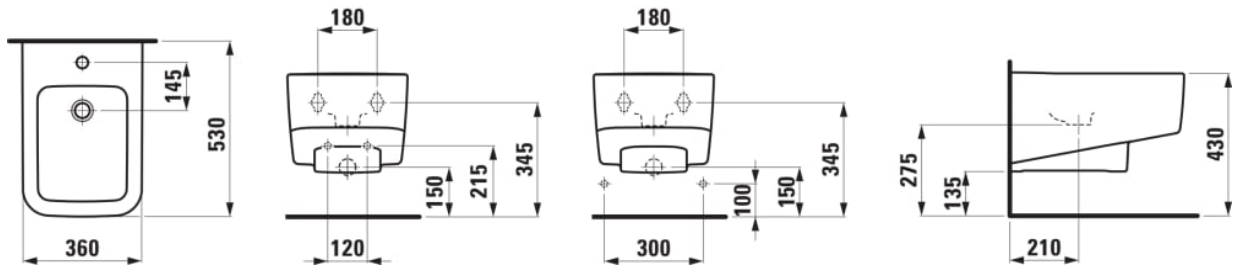

LAUFEN PRO S

Wall-hung bidet

DIMENSIONS

Length	530 mm
Width	360 mm
Height	300 mm

COLOUR AND FINISH

000 White

OPTIONS

302 - with one tap hole, without lateral mounting hole for water inlet

SPECIFICATION TEXT

Wallhung bidet LAUFEN PRO S, sanitary ceramic
dimensions 360 x 530 x 295 mm

1 centre tap hole

concealed trap, concealed fixation

Special feature: overflow channel glazed, vacuum checked, installation
available with internal or external corner valves

Further options: Surface refinement LCC (only white)

Order no. 830961

MOUNTING ACCESSORIES INCLUDED

LAUFEN EasyFit fixation M12, order no. 892827

MOUNTING ACCESSORIES EXCLUDED

Stone screw fixing set M12

Fixing kit : Included

Net weight (kg) : 17

Taphole configuration : 1 taphole

Installation type : Wall-hung

Shape : Square

TECHNICAL DRAWINGS

COMPATIBLE WITH

Wall-hung WC 'rimless',
washdown, without flushing
rim

H820962...0001