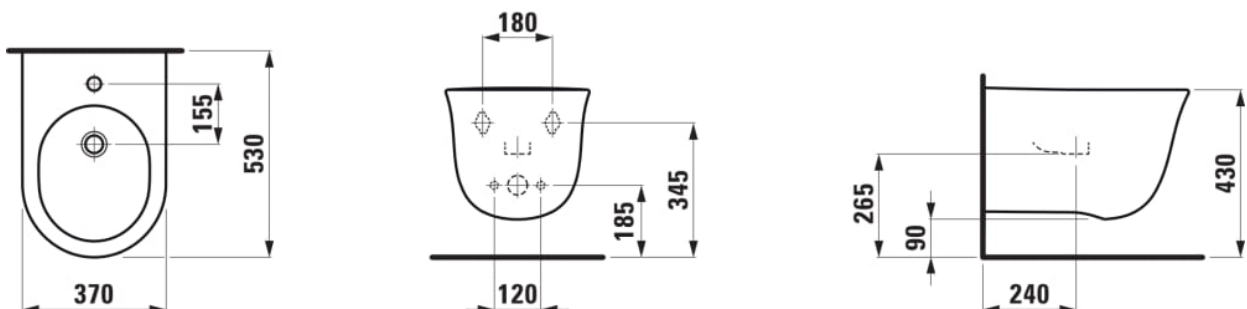

## Wall-hung bidet

DIMENSIONS

Length	530 mm
Width	370 mm
Height	340 mm

COLOUR AND FINISH

<input type="checkbox"/>	000 White
--------------------------	-----------

OPTIONS

302 - with one tap hole, without lateral mounting hole for water inlet

Compact bidet

Installation type : Wall-hung

Shape : Round

Fixing kit : Included

Net weight (kg) : 15.5

Tap hole configuration : 1 tap hole

TECHNICAL DRAWINGS