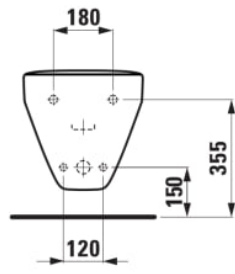

**PALACE****Wall-hung bidet**

DIMENSIONS

Length	560 mm
Width	360 mm
Height	350 mm

COLOUR AND FINISH

000 White

OPTIONS

302 - with one tap hole, without lateral mounting hole for water inlet

SPECIFICATION TEXT

Wallhung bidet Laufen-PALACE, sanitary ceramic
EN 36, dimensions 360 x 560 x 360 mm
1 centre tap hole
concealed trap, concealed fixation
Special feature: overflow channel glazed, vacuum checked
Further options: Surface refinement LCC (only white), lateral mounting
holes for water connection Order no. 83070.0

MOUNTING ACCESSORIES INCLUDED

Wall fixing set M12 LAUFEN, order no. 89280.4

MOUNTING ACCESSORIES EXCLUDED

Stone screw fixing set M12

Fixing kit : Included

Net weight (kg) : 18.2

Taphole configuration : 1 taphole

Installation type : Wall-hung

Shape : Square

TECHNICAL DRAWINGS

Charge 302

Charge 304

Charge 304

PALACE

A timeless classic, designed for the future. palace has evolved into a versatile bathroom suite, while retaining its signature feature: washbasins that can be cut to size and fit snugly into every bathroom layout. Today, palace is at home both in private bathrooms and the hotel bathrooms of this world. A celebration of ceramics which showcases its strong qualities in both environments.