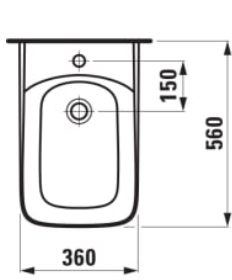

**PALACE****Wall-hung bidet**

DIMENSIONS

Length	560 mm
Width	360 mm
Height	350 mm

COLOUR AND FINISH

000 White

OPTIONS

302 - with one tap hole, without lateral mounting hole for water inlet

SPECIFICATION TEXT

Wallhung bidet Laufen-PALACE, sanitary ceramic
EN 36, dimensions 360 x 560 x 360 mm
1 centre tap hole
concealed trap, concealed fixation
Special feature: overflow channel glazed, vacuum checked
Further options: Surface refinement LCC (only white), lateral mounting
holes for water connection Order no. 83070.0

MOUNTING ACCESSORIES INCLUDED

Wall fixing set M12 LAUFEN, order no. 89280.4

MOUNTING ACCESSORIES EXCLUDED

Stone screw fixing set M12

Fixing kit : Included

Net weight (kg) : 18.2

Taphole configuration : 1 taphole

Installation type : Wall-hung

Shape : Square

TECHNICAL DRAWINGS

Charge 302

Charge 304

Charge 304

PALACE

A timeless classic, designed for the future. palace has evolved into a versatile bathroom suite, while retaining its signature feature: washbasins that can be cut to size and fit snugly into every bathroom layout. Today, palace is at home both in private bathrooms and the hotel bathrooms of this world. A celebration of ceramics which showcases its strong qualities in both environments.