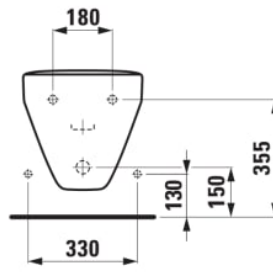

**PALACE****Wall-hung bidet**

DIMENSIONS

Length	560 mm
Width	360 mm
Height	350 mm

COLOUR AND FINISH

000 White

OPTIONS

302 - with one tap hole, without lateral mounting hole for water inlet

SPECIFICATION TEXT

Wallhung bidet Laufen-PALACE, sanitary ceramic
EN 36, dimensions 360 x 560 x 360 mm
1 centre tap hole
concealed trap, concealed fixation
Special feature: overflow channel glazed, vacuum checked
Further options: Surface refinement LCC (only white), lateral mounting
holes for water connection Order no. 83070.0

MOUNTING ACCESSORIES INCLUDED

Wall fixing set M12 LAUFEN, order no. 89280.4

MOUNTING ACCESSORIES EXCLUDED

Stone screw fixing set M12

Fixing kit : Included

Net weight (kg) : 18.2

Taphole configuration : 1 taphole

Installation type : Wall-hung

Shape : Square

TECHNICAL DRAWINGS

Charge 302

Charge 304

Charge 304

PALACE

A timeless classic, designed for the future. palace has evolved into a versatile bathroom suite, while retaining its signature feature: washbasins that can be cut to size and fit snugly into every bathroom layout. Today, palace is at home both in private bathrooms and the hotel bathrooms of this world. A celebration of ceramics which showcases its strong qualities in both environments.