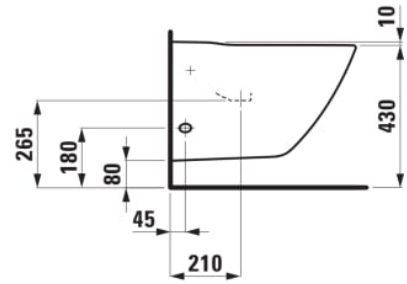

**PALACE****Wall-hung bidet**

DIMENSIONS

Length	560 mm
Width	360 mm
Height	350 mm

COLOUR AND FINISH

000 White

OPTIONS

302 - with one tap hole, without lateral mounting hole for water inlet

SPECIFICATION TEXT

Wallhung bidet Laufen-PALACE, sanitary ceramic
EN 36, dimensions 360 x 560 x 360 mm
1 centre tap hole
concealed trap, concealed fixation
Special feature: overflow channel glazed, vacuum checked
Further options: Surface refinement LCC (only white), lateral mounting
holes for water connection Order no. 83070.0

MOUNTING ACCESSORIES INCLUDED

Wall fixing set M12 LAUFEN, order no. 89280.4

MOUNTING ACCESSORIES EXCLUDED

Stone screw fixing set M12

Fixing kit : Included

Net weight (kg) : 18.2

Taphole configuration : 1 taphole

Installation type : Wall-hung

Shape : Square

TECHNICAL DRAWINGS

Charge 302

Charge 304

Charge 304

PALACE

A timeless classic, designed for the future. palace has evolved into a versatile bathroom suite, while retaining its signature feature: washbasins that can be cut to size and fit snugly into every bathroom layout. Today, palace is at home both in private bathrooms and the hotel bathrooms of this world. A celebration of ceramics which showcases its strong qualities in both environments.