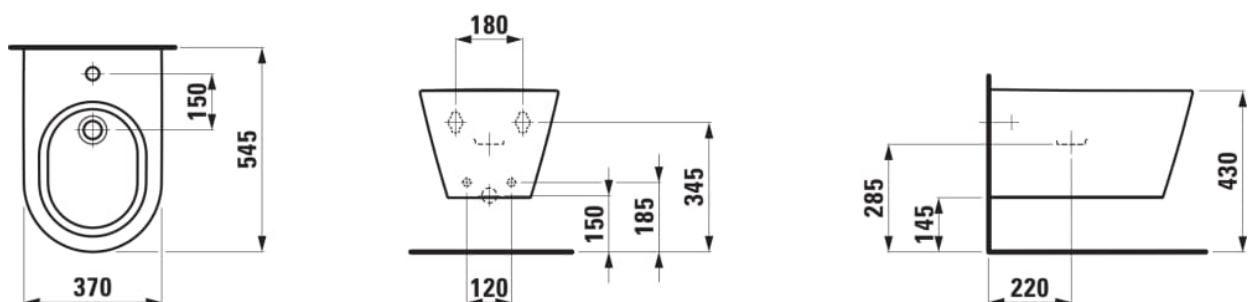

## Wall-hung bidet

DIMENSIONS

Length	545 mm
Width	370 mm
Height	290 mm

COLOUR AND FINISH

<input type="checkbox"/>	400 White with LCC (Laufen Clean Coat)
--------------------------	--

OPTIONS

302 - with one tap hole, without lateral mounting hole for water inlet

SPECIFICATION TEXT

Charge 302 – 1 centre tap hole without lateral holes Installation available with internal or external corner valves.

MOUNTING ACCESSORIES INCLUDED

Waste and overflow system, order no. 89194.4 Chrome-plated cover, order no. 89194.9 laufen EasyFit system M12, order no. 89282.7

MOUNTING ACCESSORIES EXCLUDED

Ceramic valve cover plate, order no. 89819.0 Siphon DN 40, order no. 89394.8 Stone screw fastening kit M12

Fixing kit : Included

Net weight (kg) : 17

Taphole configuration : 1 taphole

Installation type : Wall-hung

Shape : Round

TECHNICAL DRAWINGS