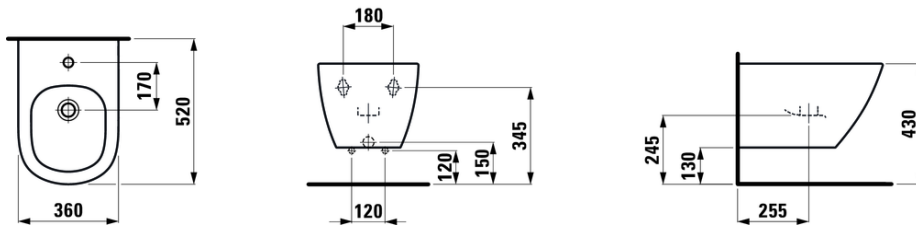

LUA

Wall-hung bidet, Advanced

DIMENSIONS

Length	520 mm
Width	360 mm
Height	300 mm

COLOUR AND FINISH

000 White

OPTIONS

302 - with one tap hole, without lateral mounting hole for water inlet

Incompatible with cover

Installation type : Wall-hung

Shape : Soft

T  
a  
p  
h  
o  
l  
e  
c  
o  
n  
f  
i  
g  
u  
r  
a  
t  
i  
o  
n  
:  
1  
t  
a  
p  
h  
o  
l  
e

TECHNICAL DRAWINGS

COMPATIBLE WITH

Bidet mixer, projection 110 mm, fixed spout

**H3410810041141**

Installation system LIS CB1 for wall-hung bidets

**H8926600000001**