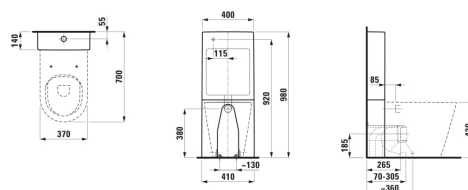

TECHNICAL DRAWINGS